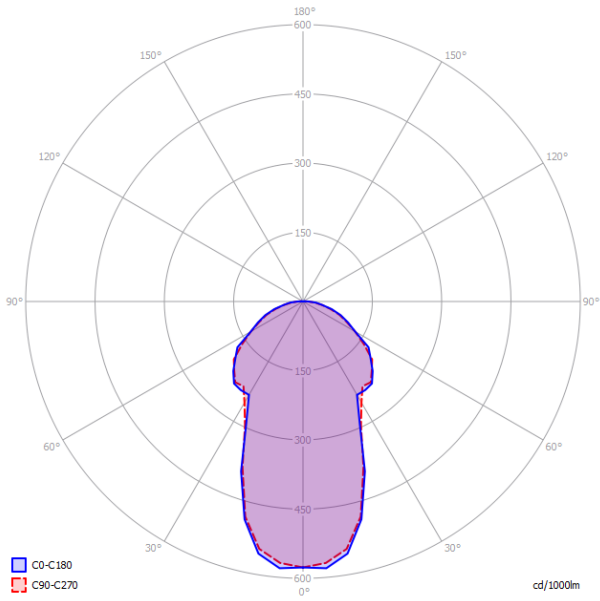

## Polar diagram

## Nostalgia Small

- LED
- 3000 K
  - 1 x 9W | 850 lm
  - 120V
  - CRI 92
  - MacAdam 3-Step

LED and driver included

# LODES

Polar diagram

Nostalgia Medium

- LED
- 3000 K
  - 1 x 9W | 850 lm
  - 120V
  - CRI 92
  - MacAdam 3-Step
- LED and driver included

Polar diagram

Nostalgia Large

- LED
- 3000 K
  - 1 x 9W | 850 lm
  - 120V
  - CRI 92
  - MacAdam 3-Step
- LED and driver included