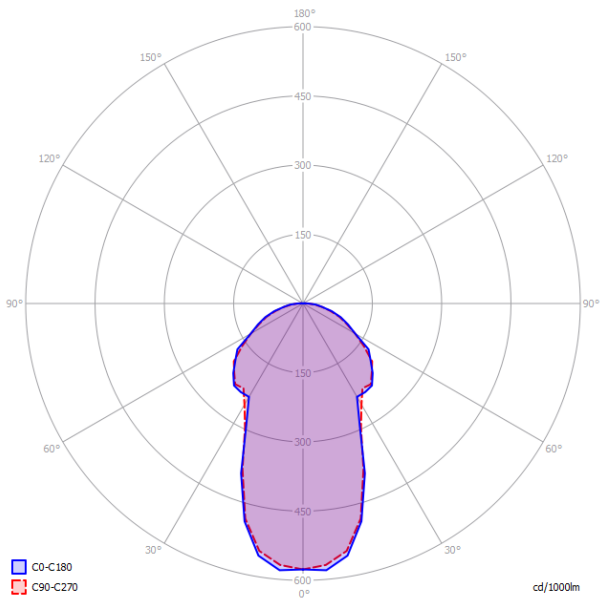

## Polar diagram

# LODES

Polar diagram

Nostalgia Medium

- LED
- 3000 K
  - 1 x 9W | 850 lm
  - 120V
  - CRI 92
  - MacAdam 3-Step
- LED and driver included

Polar diagram

Nostalgia Large

- LED
- 3000 K
  - 1 x 9W | 850 lm
  - 120V
  - CRI 92
  - MacAdam 3-Step
- LED and driver included