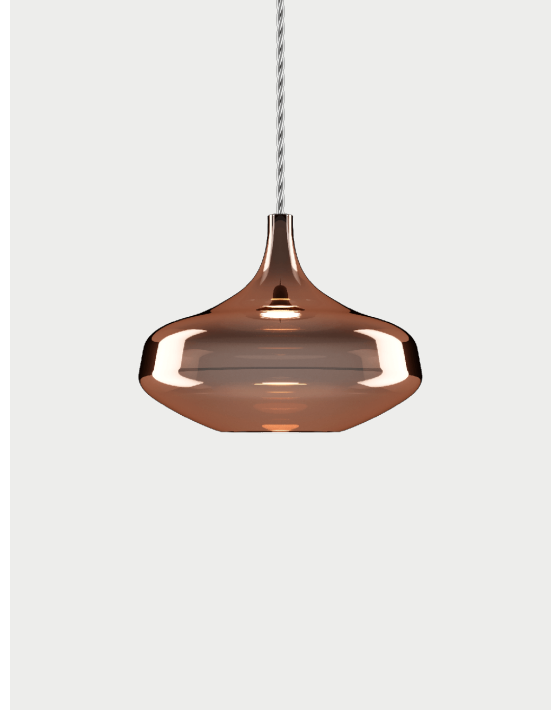

## Nostalgia, design by Dima Loginoff, 2015

Suspension

With its retro feel, Nostalgia elegantly tells of ancient glass blowing practices in three sinuous forms that can be combined at will. The perfection of the glass, the innovative LED technology and six elegant finishes make Nostalgia an extremely modern and versatile lamp that lends itself to the creation of captivating atmospheres, whether on or off.

Nostalgia Small	Light source	Frame Aluminium	Diffuser: Blown Glass	Code
	<b>LED</b> <ul style="list-style-type: none"> <li>• 3000 K</li> <li>• 1 x 9W   850 lm</li> <li>• 120V</li> <li>• CRI 92</li> <li>• MacAdam 3-Step</li> </ul> LED and driver included	<input type="checkbox"/> Chrome	<input checked="" type="checkbox"/> Glossy Copper	154350
		<input type="checkbox"/> Chrome	<input type="checkbox"/> Crystal	154301
		<input type="checkbox"/> Chrome	<input type="checkbox"/> Chrome	154302
		<input type="checkbox"/> Chrome	<input checked="" type="checkbox"/> Gold	154303
		<input type="checkbox"/> Chrome	<input checked="" type="checkbox"/> Rose Gold	154304
		<input type="checkbox"/> Chrome	<input checked="" type="checkbox"/> Glossy Smoke	154351