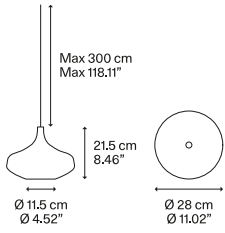

LODES

Nostalgia Large

Light source

1. LED
2. 3000 K
   - 1 x 9W | 850 lm
   - 120V
   - CRI 92
   - MacAdam 3-Step

LED and driver included

Frame Aluminium

- ( ) Chrome
- ( ) Chrome
- ( ) Chrome
- ( ) Chrome
- ( ) Chrome
- ( ) Chrome

Diffuser: Blown Glass

- (●) Glossy Copper
- (●) Crystal
- (|) Chrome
- (●) Gold
- (●) Rose Gold
- (●) Glossy Smoke

Code

- 154354
- 154309
- 154310
- 154311
- 154312
- 154355

Net weight: 1.02 kg

Gross weight: 3.42 kg

Parcels: N°2

Volume: 0.035 m³

IP40

Energy Saving

Dim Triac