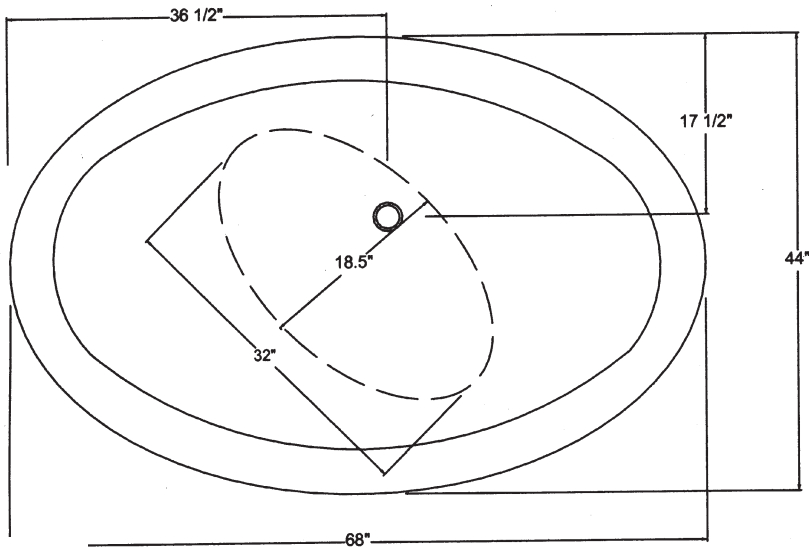

C46-68
PAPILLON BATHTUB

© 2006 STONE FOREST, INC.

TOP VIEW

Carved from a single block of granite, marble or onyx

Each tub is carved to order and can be customized to suit your needs

Can be carved to fit most drain assemblies. Please specify location and model of drain when ordering

Approx 1800 lbs

FRONT VIEW

SIDE VIEW