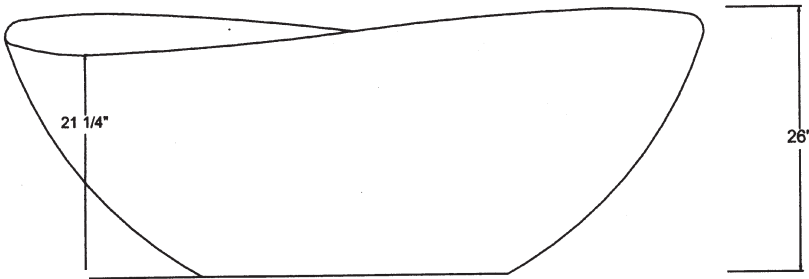

C46-68
PAPILLON BATHTUB

© 2006 STONE FOREST, INC.

TOP VIEW

Carved from a single block of granite, marble or onyx

Each tub is carved to order and can be customized to suit your needs

Can be carved to fit most drain assemblies. Please specify location and model of drain when ordering

Approx 1800 lbs

FRONT VIEW

SIDE VIEW