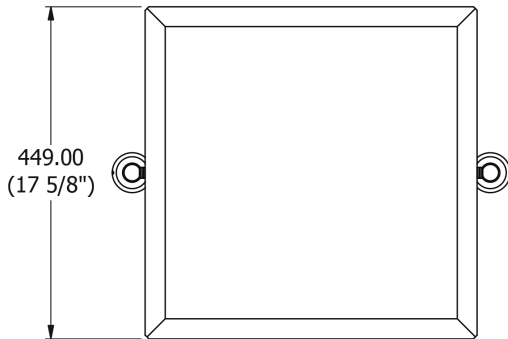

# SAMUEL HEATH

**Product Number:** L1143

**Description:** Tilting mirror, 450mm H x 450mm W

## Specification Drawing