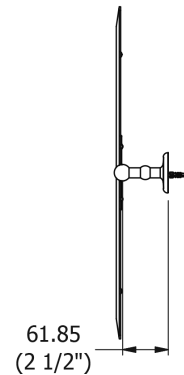

# SAMUEL HEATH

**Product Number:** L1143

**Description:** Tilting mirror, 450mm H x 450mm W

## Specification Drawing