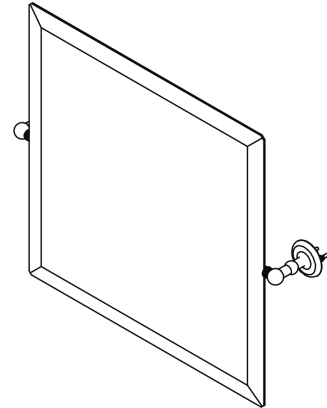

UK Customer Service

Leopold Street
Birmingham
B12 0UJ
Tel: +44 121 766 4200
Email: info@samuel-heath.com

US Customer Service

Federal I.D. No. 58-1504682
Email: usa@samuel-heath.com

Specification Enquiries

Design Centre Chelsea Harbour
1st Floor, North Dome, London
SW10 0XE
Tel: 020 7352 0249
Email: showroom@samuel-heath.com