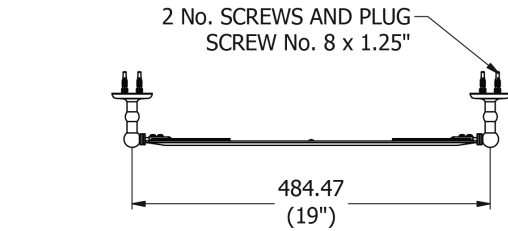

UK Customer Service

Leopold Street
Birmingham
B12 0UJ
Tel: +44 121 766 4200
Email: info@samuel-heath.com

US Customer Service

Federal I.D. No. 58-1504682
Email: usa@samuel-heath.com

Specification Enquiries

Design Centre Chelsea Harbour
1st Floor, North Dome, London
SW10 0XE
Tel: 020 7352 0249
Email: showroom@samuel-heath.com