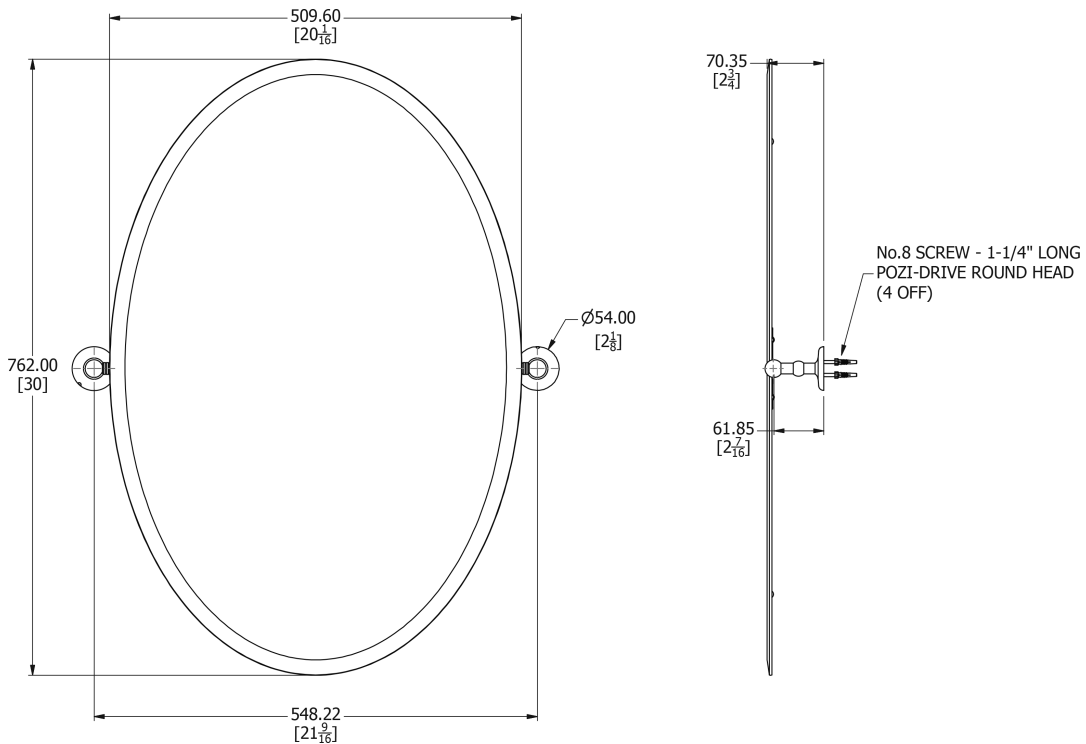

Specification Drawing

UK Customer Service

Leopold Street
Birmingham
B12 0UJ
Tel: +44 121 766 4200
Email: info@samuel-heath.com

US Customer Service

Federal I.D. No. 58-1504682
Email: usa@samuel-heath.com

Specification Enquiries

Design Centre Chelsea Harbour
1st Floor, North Dome, London
SW10 0XE
Tel: 020 7352 0249
Email: showroom@samuel-heath.com