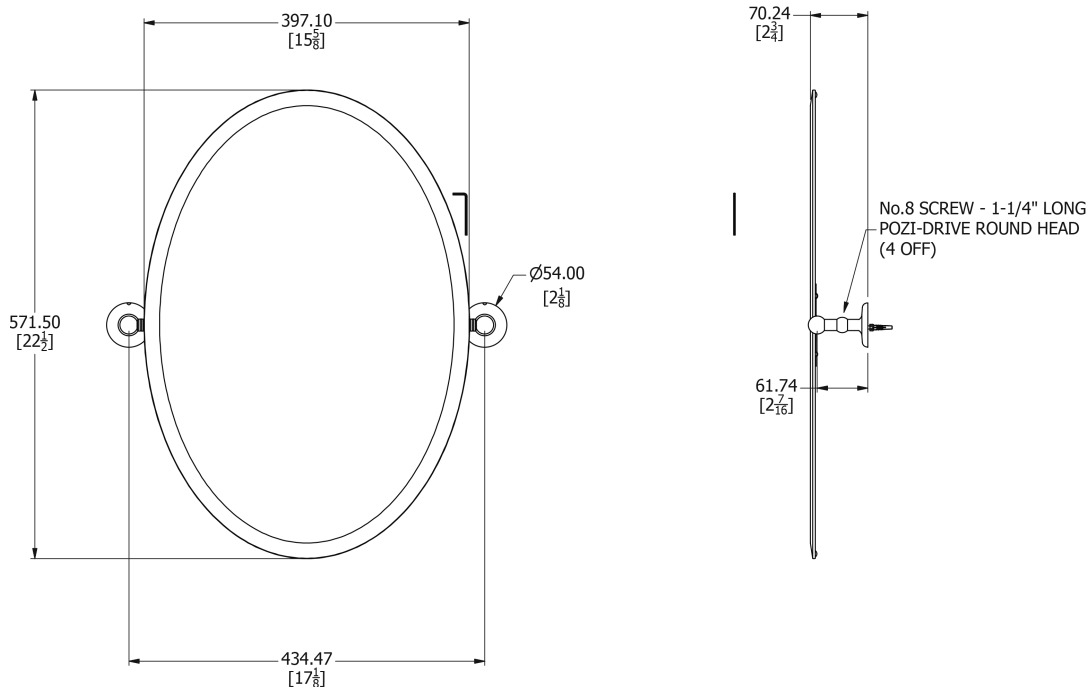

Specification Drawing

UK Customer Service

Leopold Street
Birmingham
B12 0UJ
Tel: +44 121 766 4200
Email: info@samuel-heath.com

US Customer Service

Federal I.D. No. 58-1504682
Email: usa@samuel-heath.com

Specification Enquiries

Design Centre Chelsea Harbour
1st Floor, North Dome, London
SW10 0XE
Tel: 020 7352 0249
Email: showroom@samuel-heath.com

1-05/09/2019