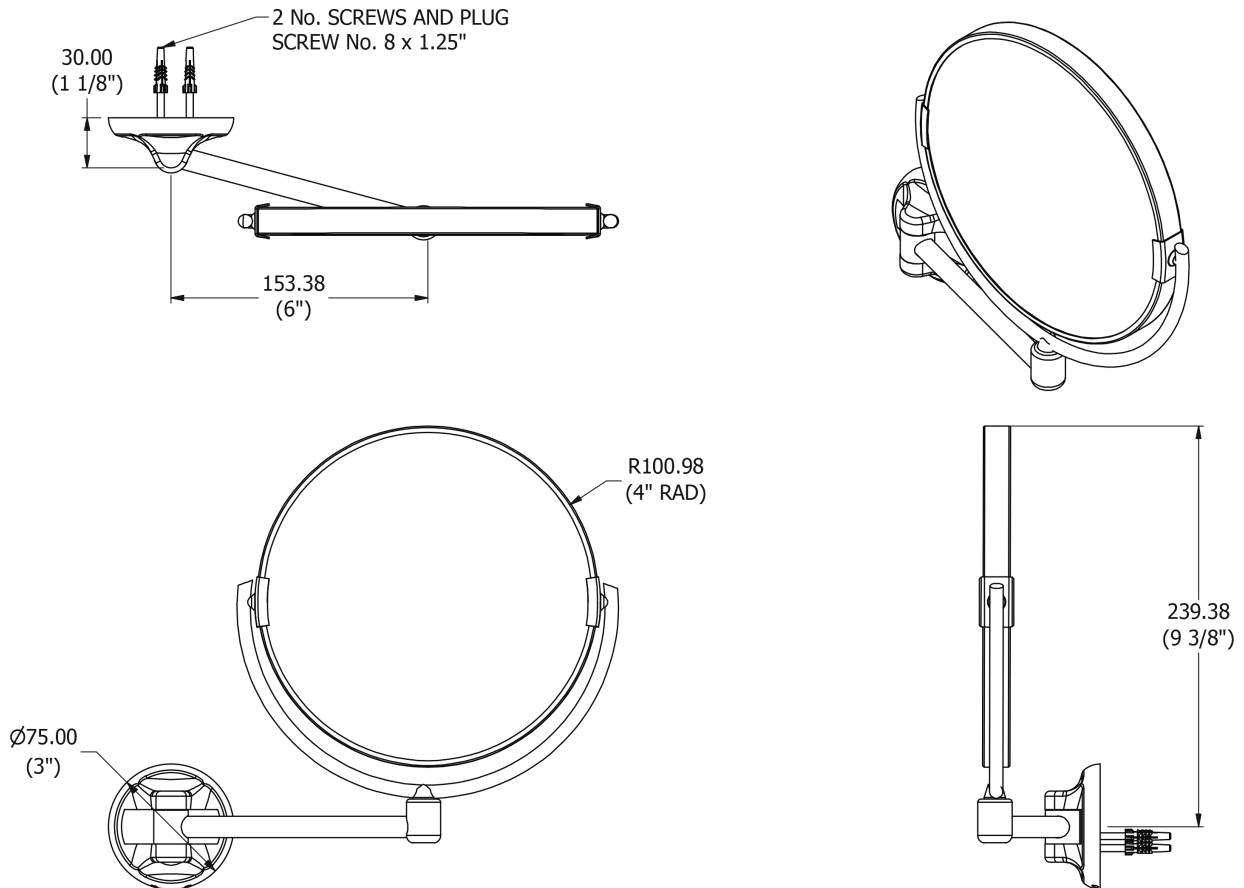

# SAMUEL HEATH

**Product Number:** L119

**Description:** Plain / magnifying (x3) pivotal mirror

## Specification Drawing