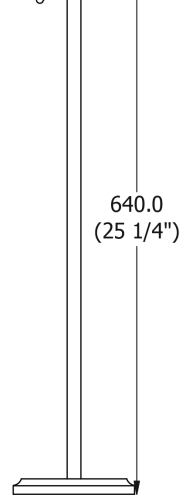

# SAMUEL HEATH

**Product Number:** L228

**Description:** Paper holder

## Specification Drawing