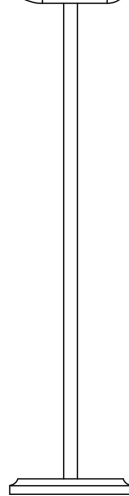

# SAMUEL HEATH

**Product Number:** L228

**Description:** Paper holder

## Finishes Available

Chrome Plate

Polished Nickel

Non Lacquered  
Brass

Antique Gold

Stainless Steel  
Finish

Polished Brass

## Specification Drawing