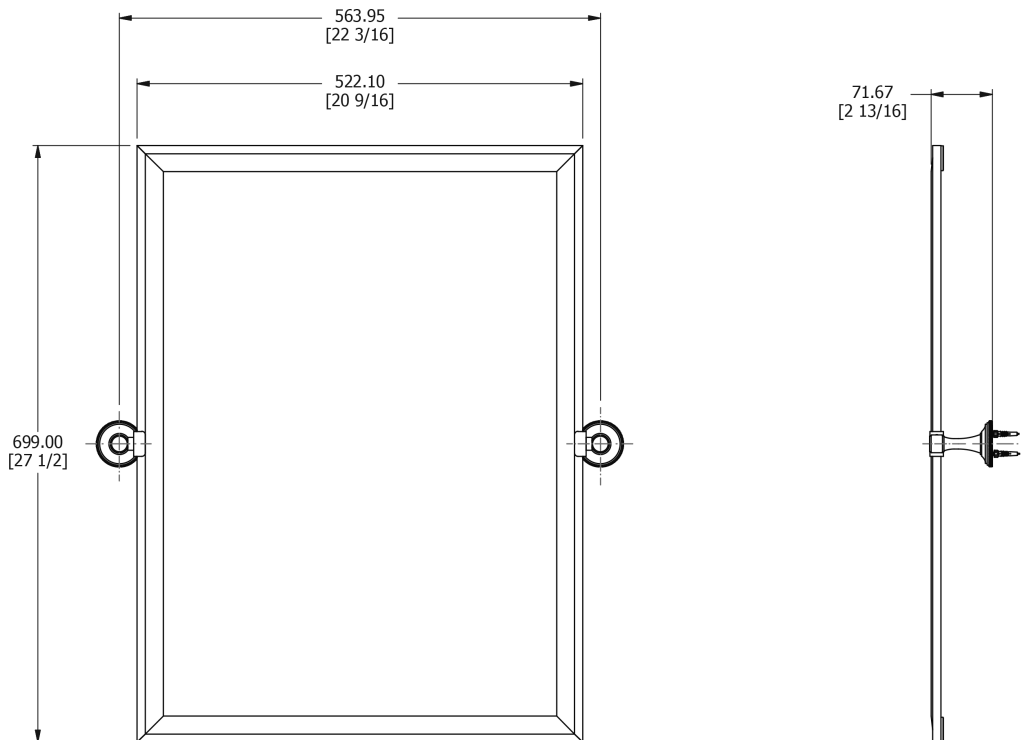

Specification Drawing

UK Customer Service

Leopold Street
Birmingham
B12 0UJ
Tel: +44 121 766 4200
Email: info@samuel-heath.com

US Customer Service

Federal I.D. No. 58-1504682
Email: usa@samuel-heath.com

Specification Enquiries

Design Centre Chelsea Harbour
1st Floor, North Dome, London
SW10 0XE
Tel: 020 7352 0249
Email: showroom@samuel-heath.com

1-05/09/2019