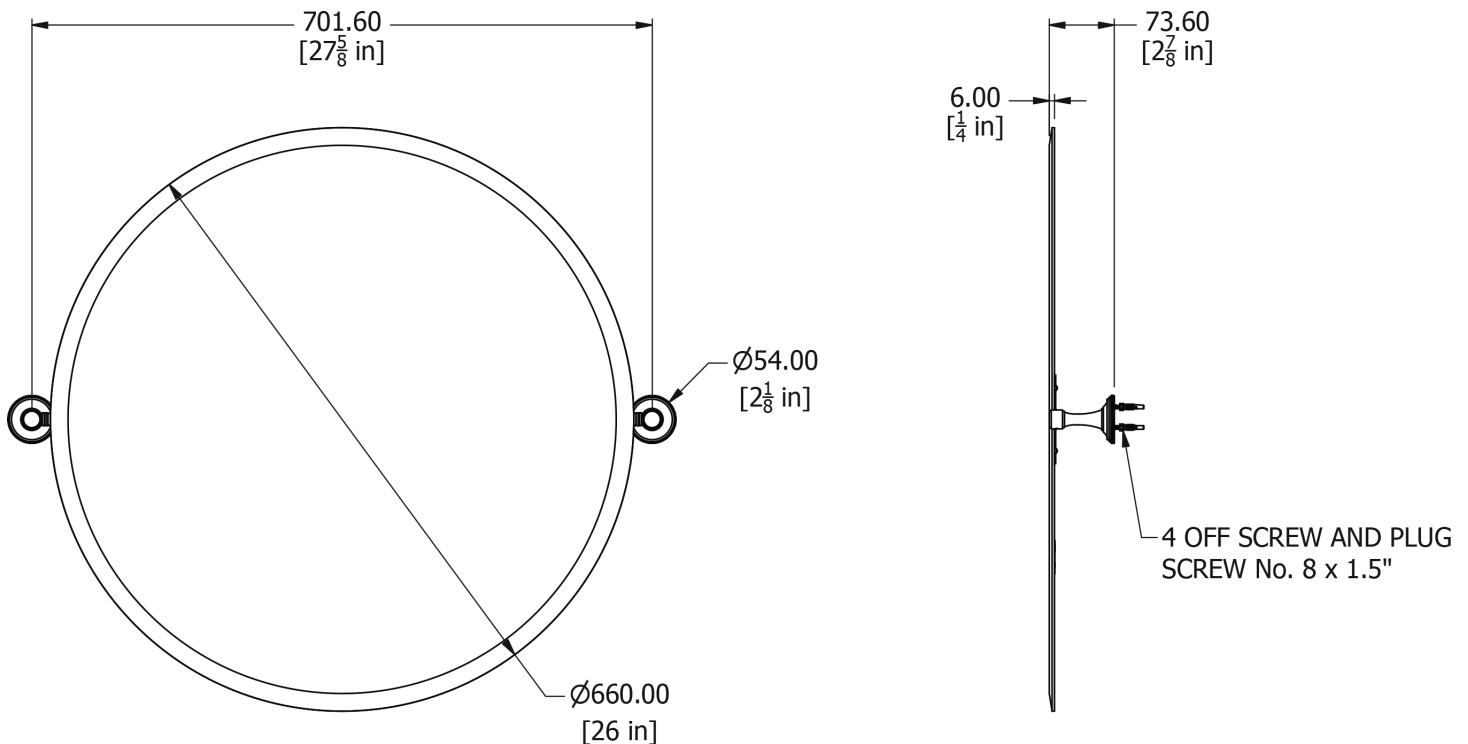

Specification Drawing

UK Customer Service

Leopold Street
Birmingham
B12 0UJ
Tel: +44 121 766 4200
Email: info@samuel-heath.com

US Customer Service

Federal I.D. No. 58-1504682
Email: usa@samuel-heath.com

Specification Enquiries

Design Centre Chelsea Harbour
1st Floor, North Dome, London
SW10 0XE
Tel: 020 7352 0249
Email: showroom@samuel-heath.com