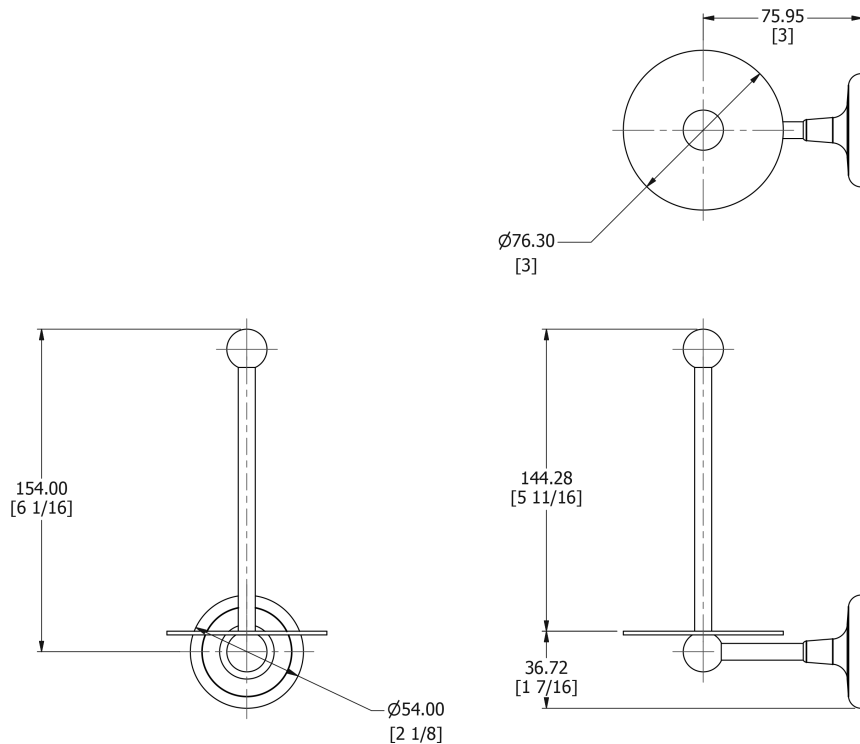

Specification Drawing

UK Customer Service

Leopold Street
Birmingham
B12 0UJ
Tel: +44 121 766 4200
Email: info@samuel-heath.com

US Customer Service

Federal I.D. No. 58-1504682
Email: usa@samuel-heath.com

Specification Enquiries

Design Centre Chelsea Harbour
1st Floor, North Dome, London
SW10 0XE
Tel: 020 7352 0249
Email: showroom@samuel-heath.com

1-05/09/2019