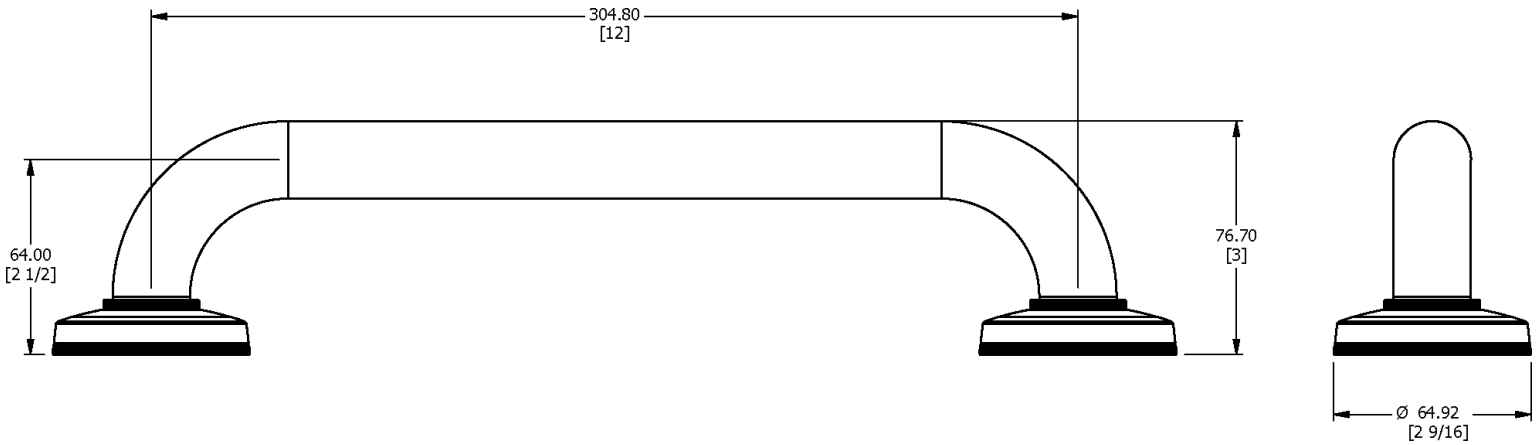

Specification Drawing

UK Customer Service

Leopold Street
Birmingham
B12 0UJ
Tel: +44 121 766 4200
Email: info@samuel-heath.com

US Customer Service

Federal I.D. No. 58-1504682
Email: usa@samuel-heath.com

Specification Enquiries

Design Centre Chelsea Harbour
1st Floor, North Dome, London
SW10 0XE
Tel: 020 7352 0249
Email: showroom@samuel-heath.com

1-04/03/2021