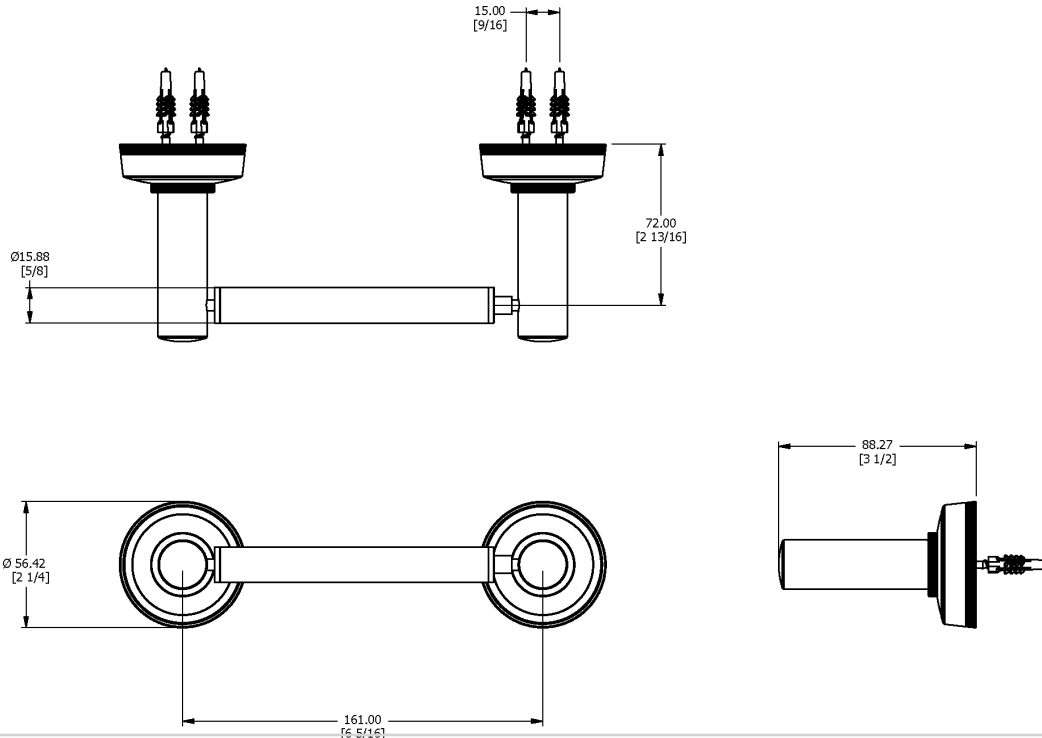

Specification Drawing

UK Customer Service

Leopold Street
Birmingham
B12 0UJ
Tel: +44 121 766 4200
Email: info@samuel-heath.com

US Customer Service

Federal I.D. No. 58-1504682
Email: usa@samuel-heath.com

Specification Enquiries

Design Centre Chelsea Harbour
1st Floor, North Dome, London
SW10 0XE
Tel: 020 7352 0249
Email: showroom@samuel-heath.com