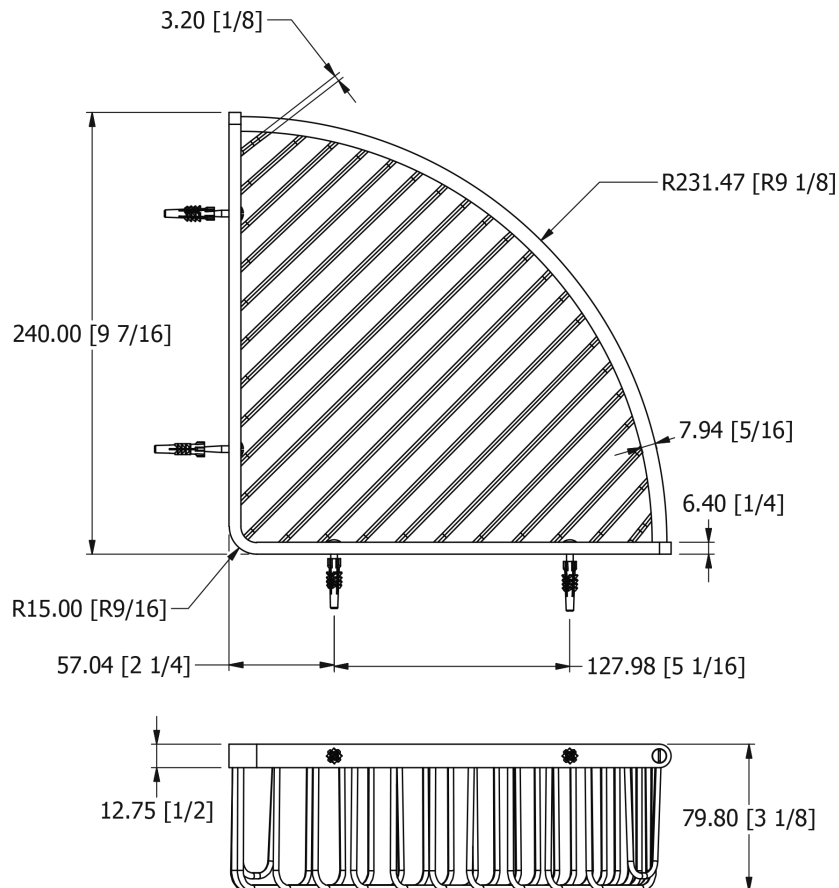

SAMUEL HEATH

Product Number: N151-GXL

Description: Corner shower basket with visible fix, 240mm W x 80mm D

Finishes Available

Chrome Plate

Polished Nickel

Antique Gold

Stainless Steel
Finish

Polished Brass

Specification Drawing

UK Customer Service

Leopold Street
Birmingham
B12 0UJ
Tel: +44 121 766 4200
Email: info@samuel-heath.com

US Customer Service

Federal I.D. No. 58-1504682
Email: usa@samuel-heath.com

Specification Enquiries

Design Centre Chelsea Harbour
1st Floor, North Dome, London
SW10 0XE
Tel: 020 7352 0249
Email: showroom@samuel-heath.com