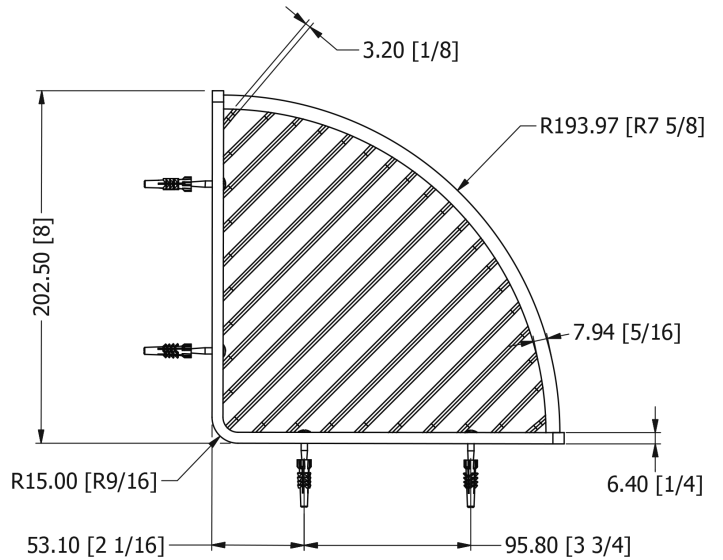

SAMUEL HEATH

Product Number: N151-XL

Description: Corner shower basket with visible fix, 203mm W x 80mm D

Finishes Available

Chrome Plate

Polished Nickel

Antique Gold

Stainless Steel
Finish

Polished Brass

Specification Drawing

UK Customer Service

Leopold Street
Birmingham
B12 0UJ
Tel: +44 121 766 4200
Email: info@samuel-heath.com

US Customer Service

Federal I.D. No. 58-1504682
Email: usa@samuel-heath.com