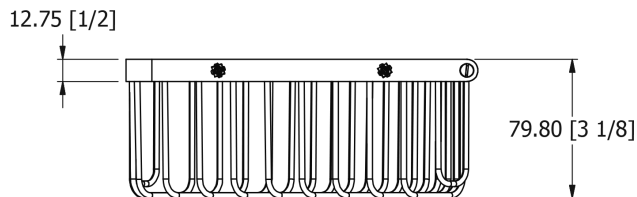

SAMUEL HEATH

Product Number: N151-XL

Description: Corner shower basket with visible fix, 203mm W x 80mm D

Finishes Available

Chrome Plate

Polished Nickel

Antique Gold

Stainless Steel
Finish

Polished Brass

Specification Drawing

UK Customer Service

Leopold Street
Birmingham
B12 0UJ
Tel: +44 121 766 4200
Email: info@samuel-heath.com

US Customer Service

Federal I.D. No. 58-1504682
Email: usa@samuel-heath.com