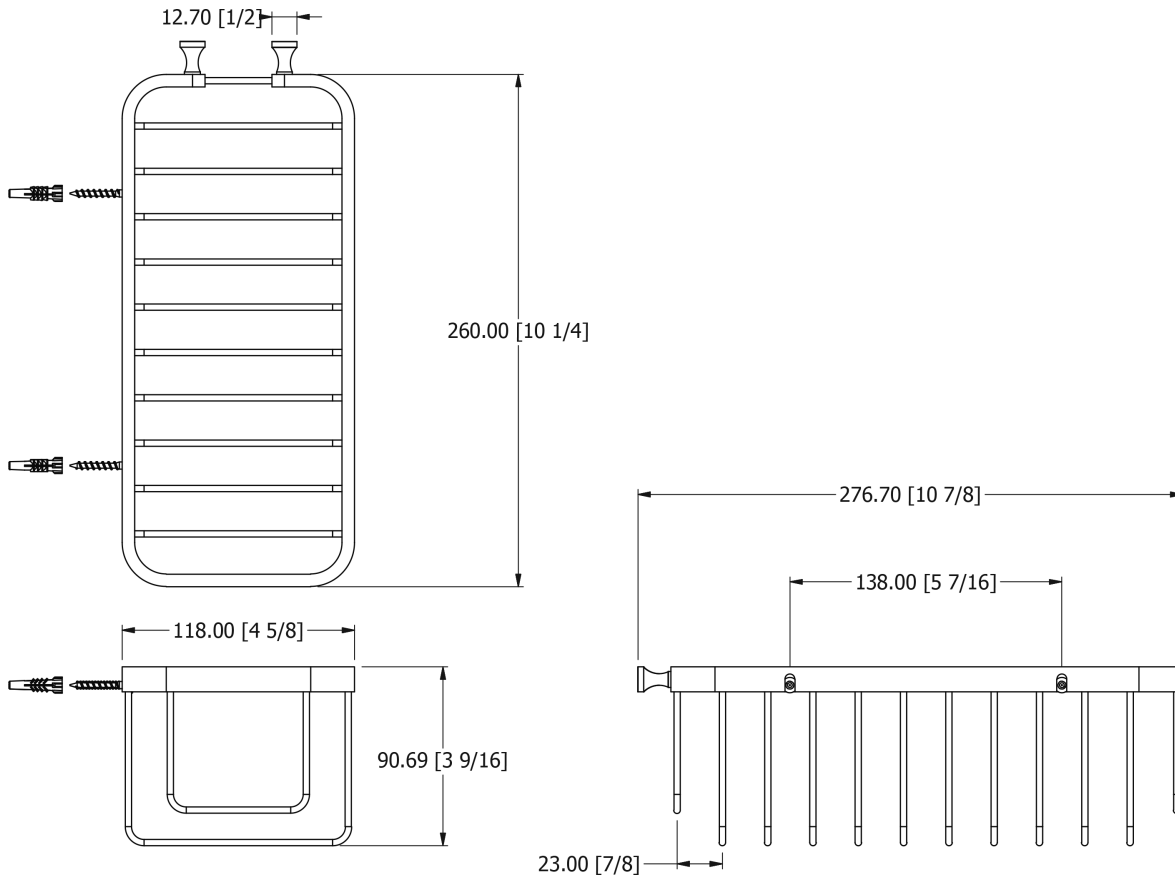

Specification Drawing

UK Customer Service

Leopold Street
Birmingham
B12 0UJ
Tel: +44 121 766 4200
Email: info@samuel-heath.com

US Customer Service

Federal I.D. No. 58-1504682
Email: usa@samuel-heath.com

Specification Enquiries

Design Centre Chelsea Harbour
1st Floor, North Dome, London
SW10 0XE
Tel: 020 7352 0249
Email: showroom@samuel-heath.com

1-05/09/2019