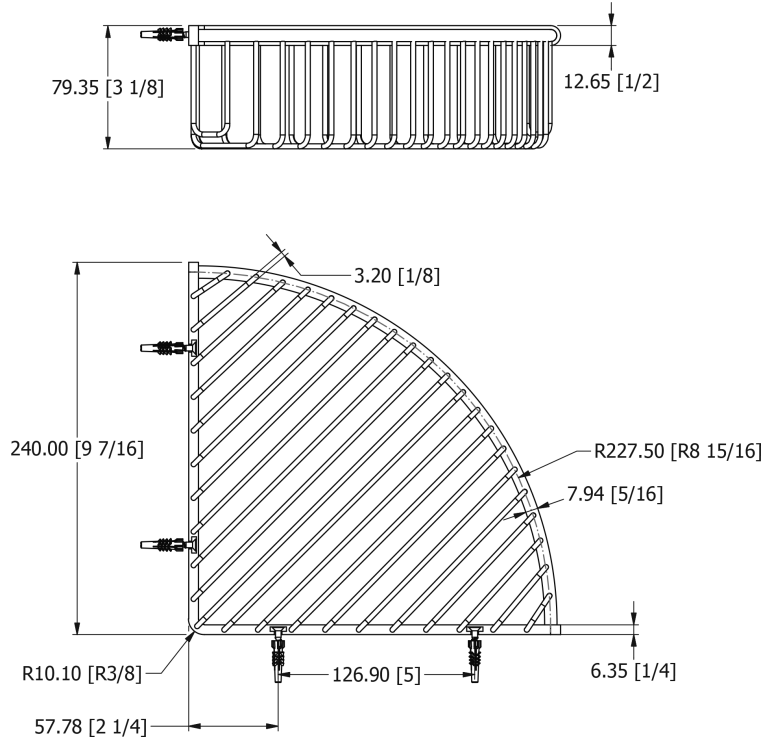

# SAMUEL HEATH

**Product Number:** N158-GXL

**Description:** Corner shower basket with concealed fix, 240mm W x 80mm D

## Specification Drawing