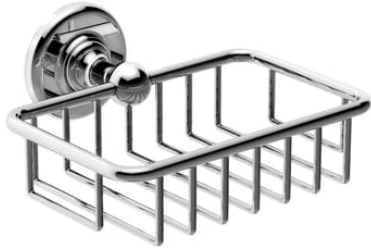

SAMUEL HEATH

Product Number: N4330

Description: Soap basket

Finishes Available

Chrome Plate

Polished Nickel

Non Lacquered
Brass

Antique Gold