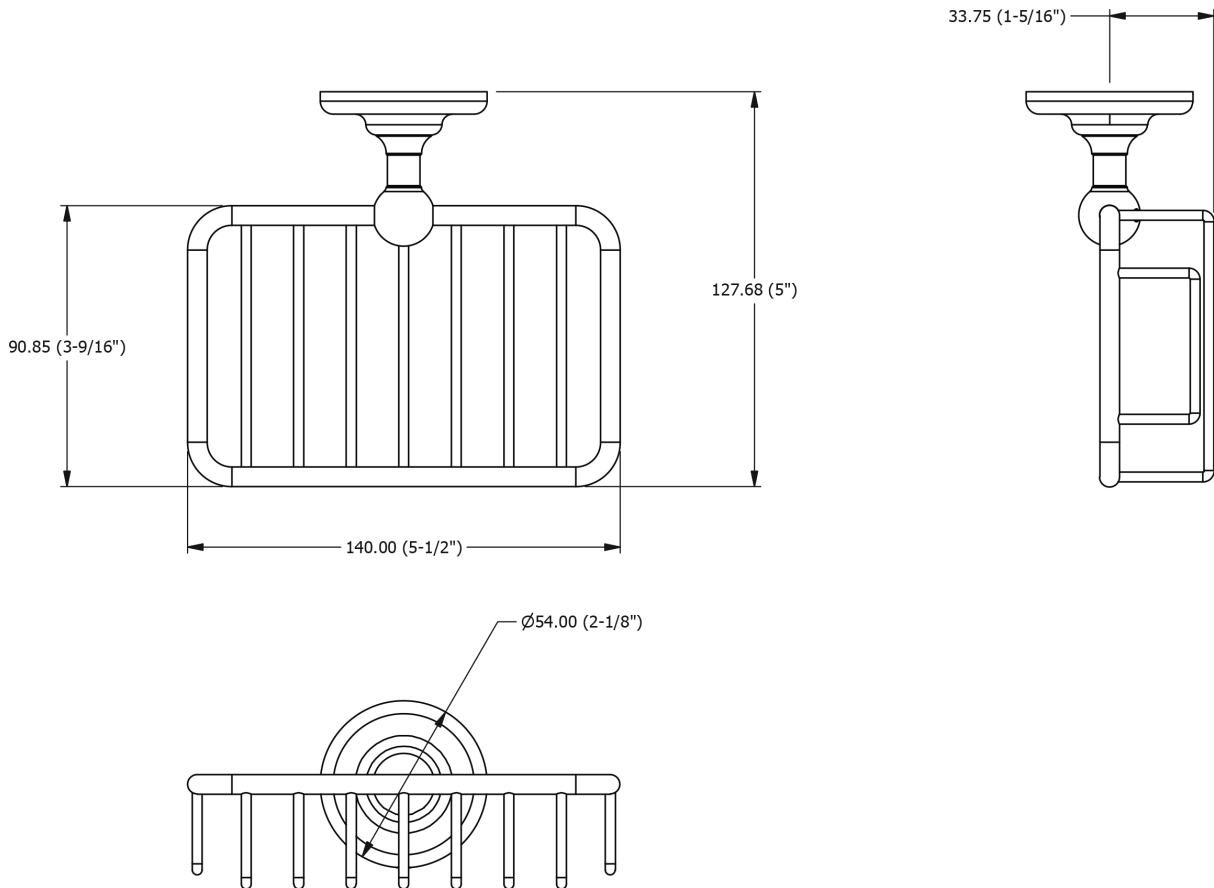

Specification Drawing

UK Customer Service

Leopold Street
Birmingham
B12 0UJ
Tel: +44 121 766 4200
Email: info@samuel-heath.com

US Customer Service

Federal I.D. No. 58-1504682
Email: usa@samuel-heath.com

Specification Enquiries

Design Centre Chelsea Harbour
1st Floor, North Dome, London
SW10 0XE
Tel: 020 7352 0249
Email: showroom@samuel-heath.com

1-05/09/2019