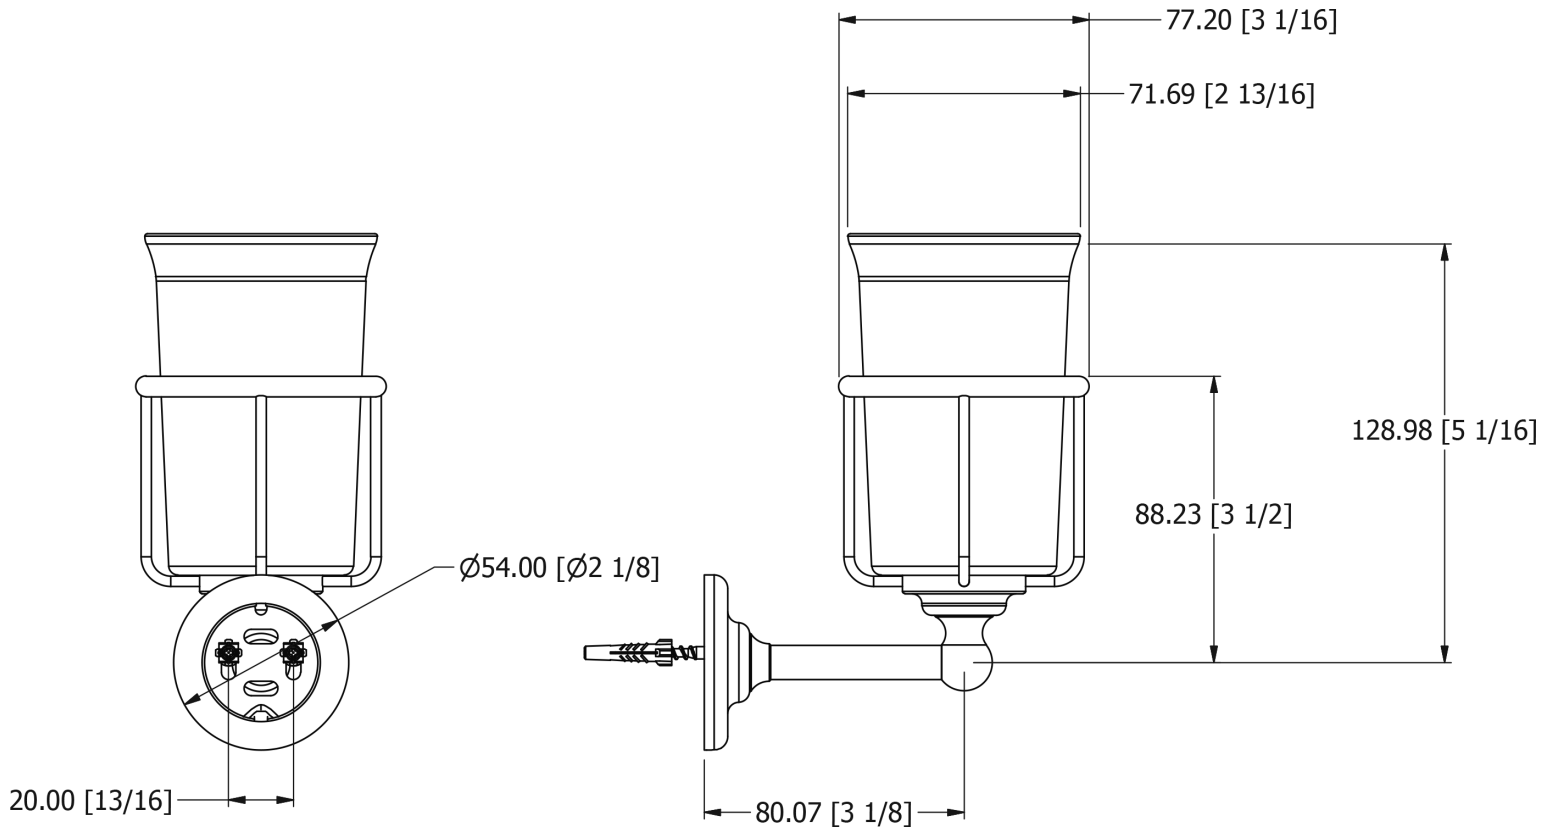

Specification Drawing

UK Customer Service

Leopold Street
Birmingham
B12 0UJ
Tel: +44 121 766 4200
Email: info@samuel-heath.com

US Customer Service

Federal I.D. No. 58-1504682
Email: usa@samuel-heath.com

Specification Enquiries

Design Centre Chelsea Harbour
1st Floor, North Dome, London
SW10 0XE
Tel: 020 7352 0249
Email: showroom@samuel-heath.com

1-05/09/2019