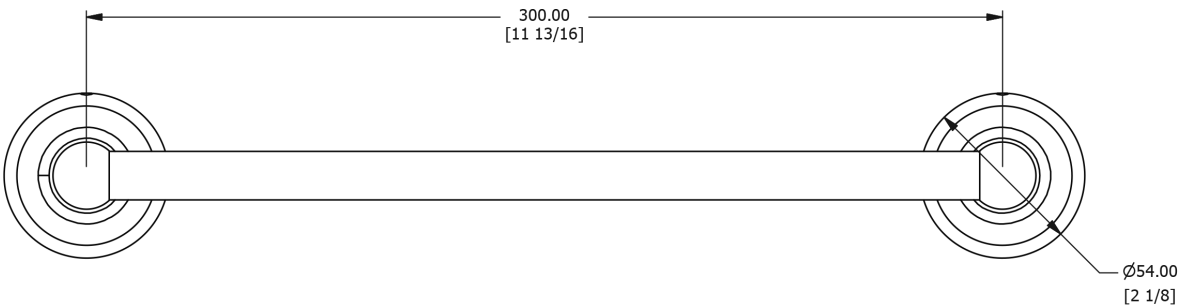

SAMUEL HEATH

Product Number: N4355-30-G

Description: 300mm Single glass rail

Finishes Available

Specification Drawing

UK Customer Service

Leopold Street
Birmingham
B12 0UJ
Tel: +44 121 766 4200
Email: info@samuel-heath.com

US Customer Service

Federal I.D. No. 58-1504682
Email: usa@samuel-heath.com

Specification Enquiries

Design Centre Chelsea Harbour
1st Floor, North Dome, London
SW10 0XE
Tel: 020 7352 0249
Email: showroom@samuel-heath.com