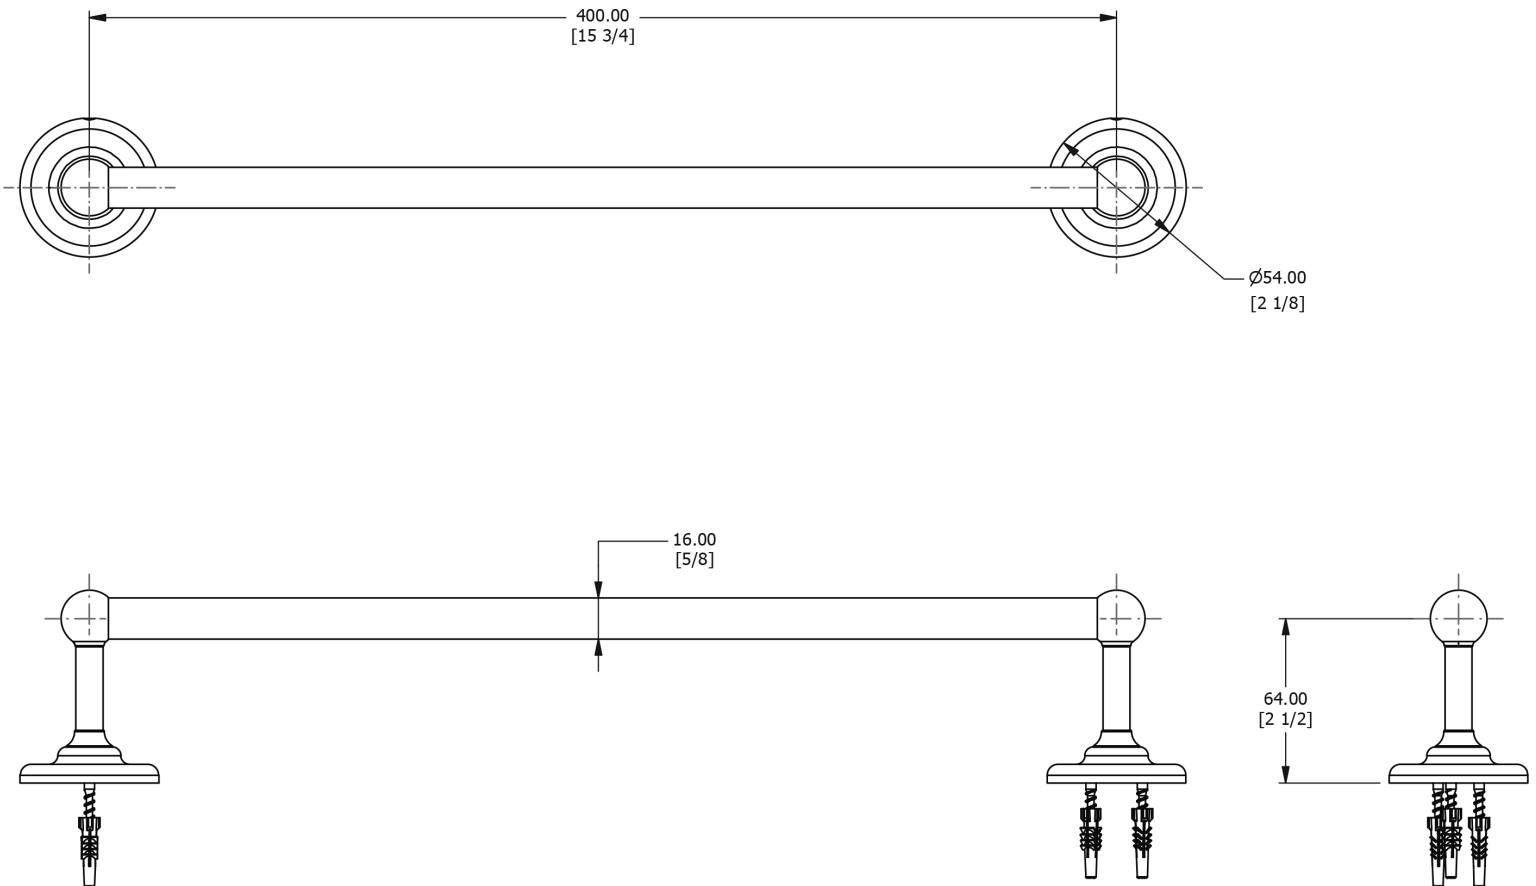

SAMUEL HEATH

Product Number: N4355-40-M

Description: 400mm Single metal rail

Finishes Available

Specification Drawing

UK Customer Service

Leopold Street
Birmingham
B12 0UJ
Tel: +44 121 766 4200
Email: info@samuel-heath.com

US Customer Service

Federal I.D. No. 58-1504682
Email: usa@samuel-heath.com

Specification Enquiries

Design Centre Chelsea Harbour
1st Floor, North Dome, London
SW10 0XE
Tel: 020 7352 0249
Email: showroom@samuel-heath.com

1-05/09/2019