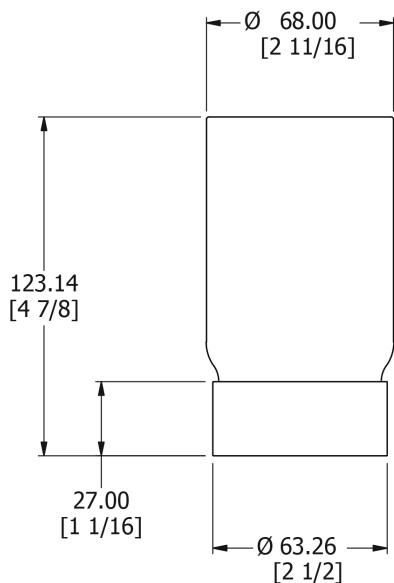

Matt Black Chrome

Brushed Gold
Gloss

Brushed Gold Matt

Brushed Gold
Unlacquered

Specification Drawing

2 No. SCREW
AND PLUG
No.8x 1 1/4" LONG

UK Customer Service

Leopold Street
Birmingham
B12 0UJ
Tel: +44 121 766 4200
Email: info@samuel-heath.com