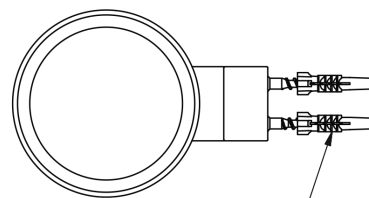

SAMUEL HEATH

Product Number: N5035

Description: Tumbler

Finishes Available

Chrome Plate

Polished Nickel

Stainless Steel
Finish

City Bronze

Matt Black Chrome

Brushed Gold
Gloss

Brushed Gold Matt

Brushed Gold
Unlacquered

Specification Drawing

2 No. SCREW
AND PLUG
No.8x 1 1/4" LONG

UK Customer Service

Leopold Street
Birmingham
B12 0UJ
Tel: +44 121 766 4200
Email: info@samuel-heath.com