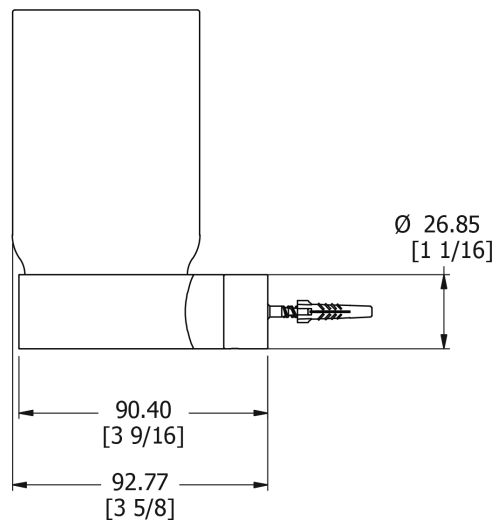

SAMUEL HEATH

Product Number: N5035

Description: Tumbler

Finishes Available

Chrome Plate

Polished Nickel

Stainless Steel
Finish

City Bronze

Matt Black Chrome

Brushed Gold
Gloss

Brushed Gold Matt

Brushed Gold
Unlacquered

Specification Drawing

2 No. SCREW
AND PLUG
No.8x 1 1/4" LONG

UK Customer Service

Leopold Street
Birmingham
B12 0UJ
Tel: +44 121 766 4200
Email: info@samuel-heath.com