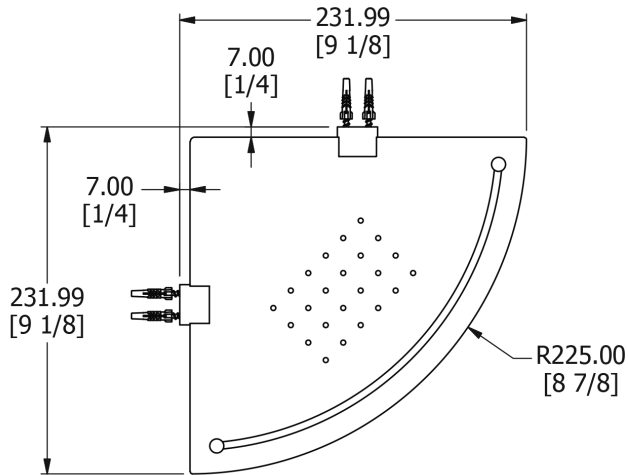

SAMUEL HEATH

Product Number: N5036

Description: Glass corner shelf

Finishes Available

Chrome Plate

Polished Nickel

Stainless Steel
Finish

City Bronze

Matt Black Chrome

Brushed Gold
Gloss

Brushed Gold Matt

Brushed Gold
Unlacquered

Specification Drawing

4 No. SCREWS AND PLUGS
No. 8 x 1 1/4" LONG

UK Customer Service

Leopold Street
Birmingham
B12 0UJ
Tel: +44 121 766 4200
Email: info@samuel-heath.com