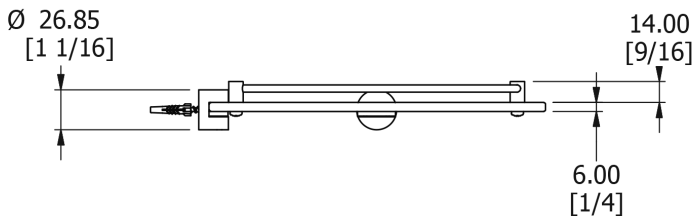

SAMUEL HEATH

Product Number: N5036

Description: Glass corner shelf

Finishes Available

Chrome Plate

Polished Nickel

Stainless Steel
Finish

City Bronze

Matt Black Chrome

Brushed Gold
Gloss

Brushed Gold Matt

Brushed Gold
Unlacquered

Specification Drawing

4 No. SCREWS AND PLUGS
No. 8 x 1 1/4" LONG

UK Customer Service

Leopold Street
Birmingham
B12 0UJ
Tel: +44 121 766 4200
Email: info@samuel-heath.com