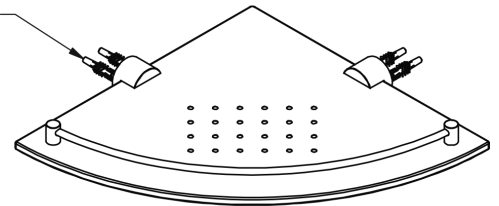

SAMUEL HEATH

Product Number: N5036

Description: Glass corner shelf

Finishes Available

Chrome Plate

Polished Nickel

Stainless Steel
Finish

City Bronze

Matt Black Chrome

Brushed Gold
Gloss

Brushed Gold Matt

Brushed Gold
Unlacquered

Specification Drawing

4 No. SCREWS AND PLUGS
No. 8 x 1 1/4" LONG

UK Customer Service

Leopold Street
Birmingham
B12 0UJ
Tel: +44 121 766 4200
Email: info@samuel-heath.com