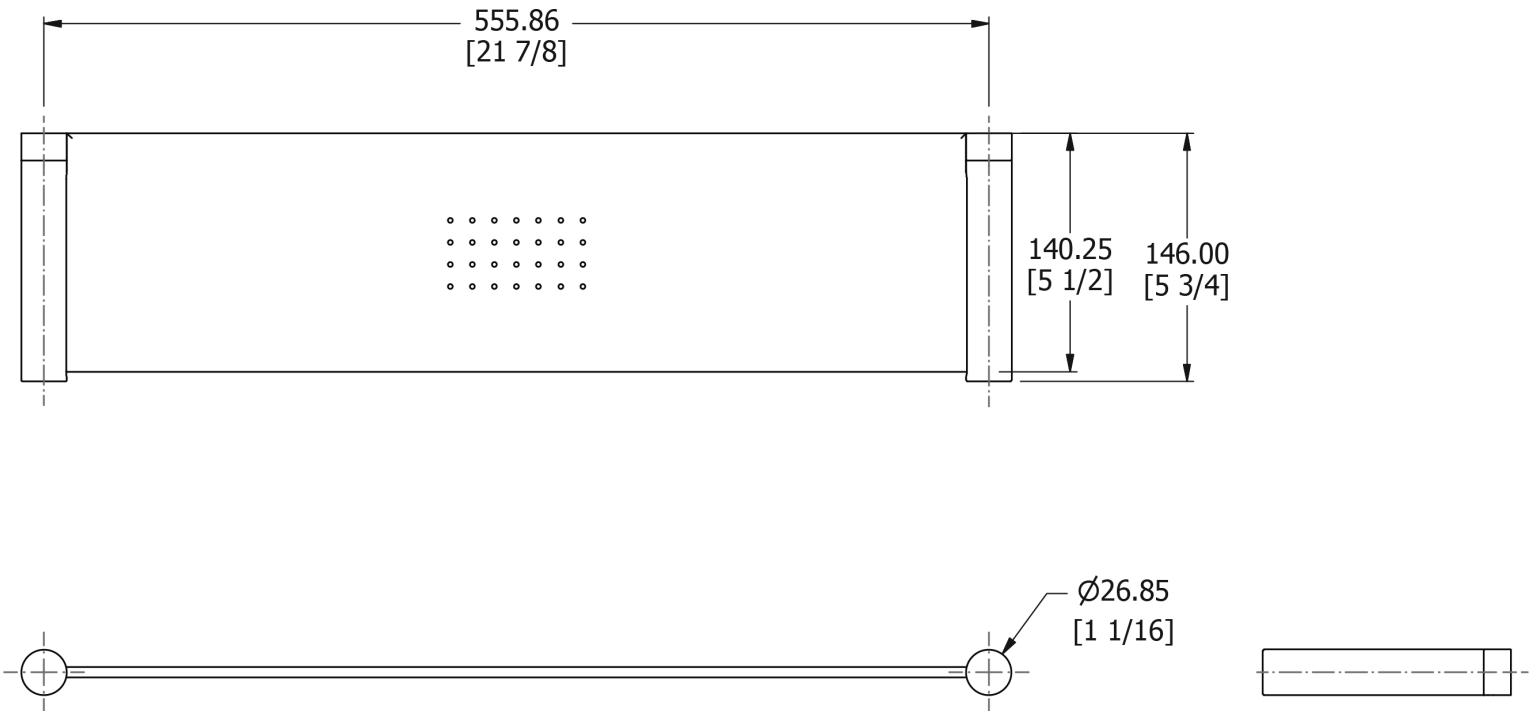

SAMUEL HEATH

Product Number: N5113

Description: 555mm Glass shelf

Finishes Available

Chrome Plate

Polished Nickel

Stainless Steel
Finish

City Bronze

Matt Black Chrome

Brushed Gold
Gloss

Brushed Gold Matt

Brushed Gold
Unlacquered

Specification Drawing

UK Customer Service
Leopold Street
Birmingham
B12 0UJ
Tel: +44 121 766 4200
Email: info@samuel-heath.com