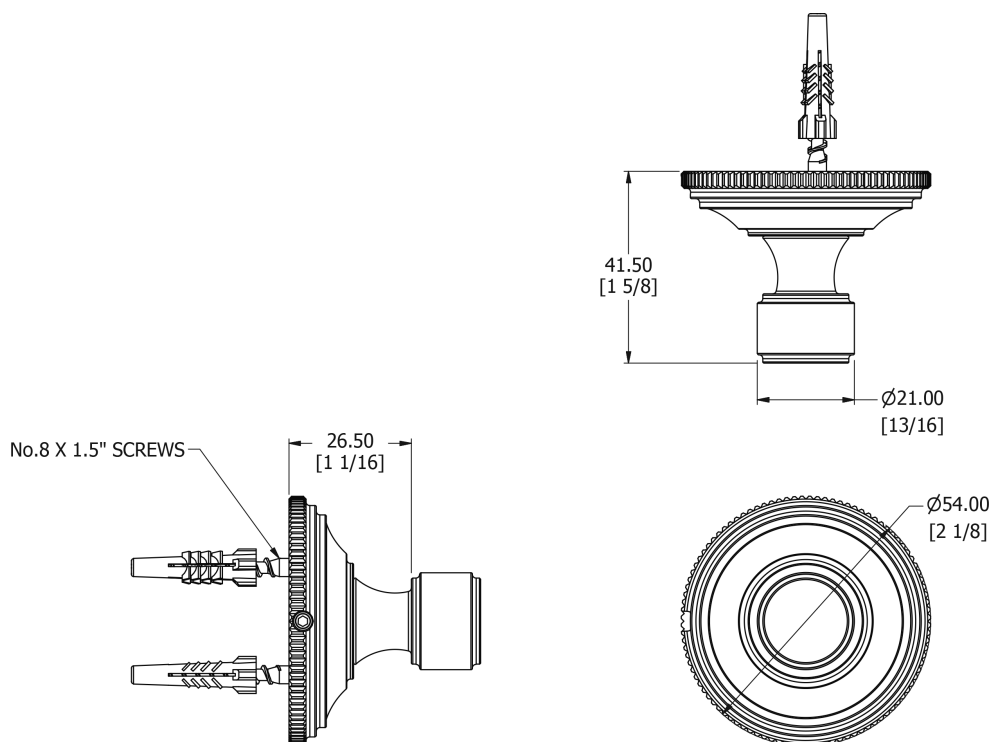

Specification Drawing

UK Customer Service

Leopold Street
Birmingham
B12 0UJ
Tel: +44 121 766 4200
Email: info@samuel-heath.com

US Customer Service

Federal I.D. No. 58-1504682
Email: usa@samuel-heath.com

Specification Enquiries

Design Centre Chelsea Harbour
1st Floor, North Dome, London
SW10 0XE
Tel: 020 7352 0249
Email: showroom@samuel-heath.com

1-05/09/2019