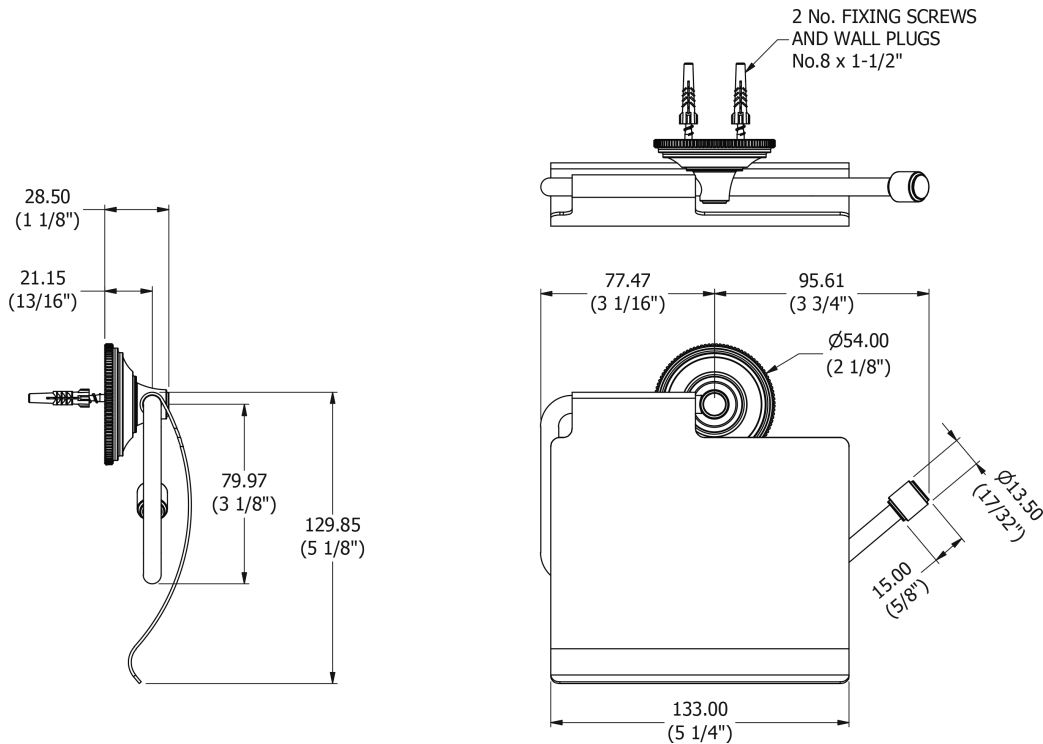

Specification Drawing

UK Customer Service

Leopold Street
Birmingham
B12 0UJ
Tel: +44 121 766 4200
Email: info@samuel-heath.com

US Customer Service

Federal I.D. No. 58-1504682
Email: usa@samuel-heath.com

Specification Enquiries

Design Centre Chelsea Harbour
1st Floor, North Dome, London
SW10 0XE
Tel: 020 7352 0249
Email: showroom@samuel-heath.com