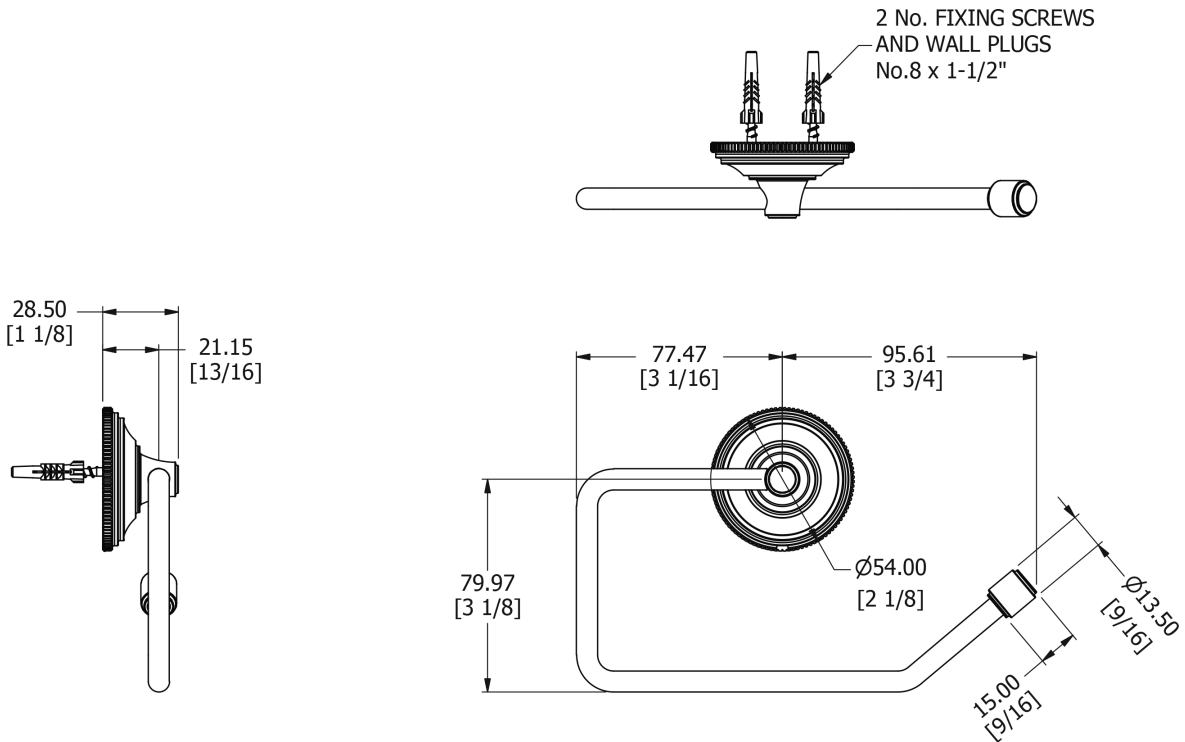

Specification Drawing

UK Customer Service

Leopold Street
Birmingham
B12 0UJ
Tel: +44 121 766 4200
Email: info@samuel-heath.com

US Customer Service

Federal I.D. No. 58-1504682
Email: usa@samuel-heath.com

Specification Enquiries

Design Centre Chelsea Harbour
1st Floor, North Dome, London
SW10 0XE
Tel: 020 7352 0249
Email: showroom@samuel-heath.com