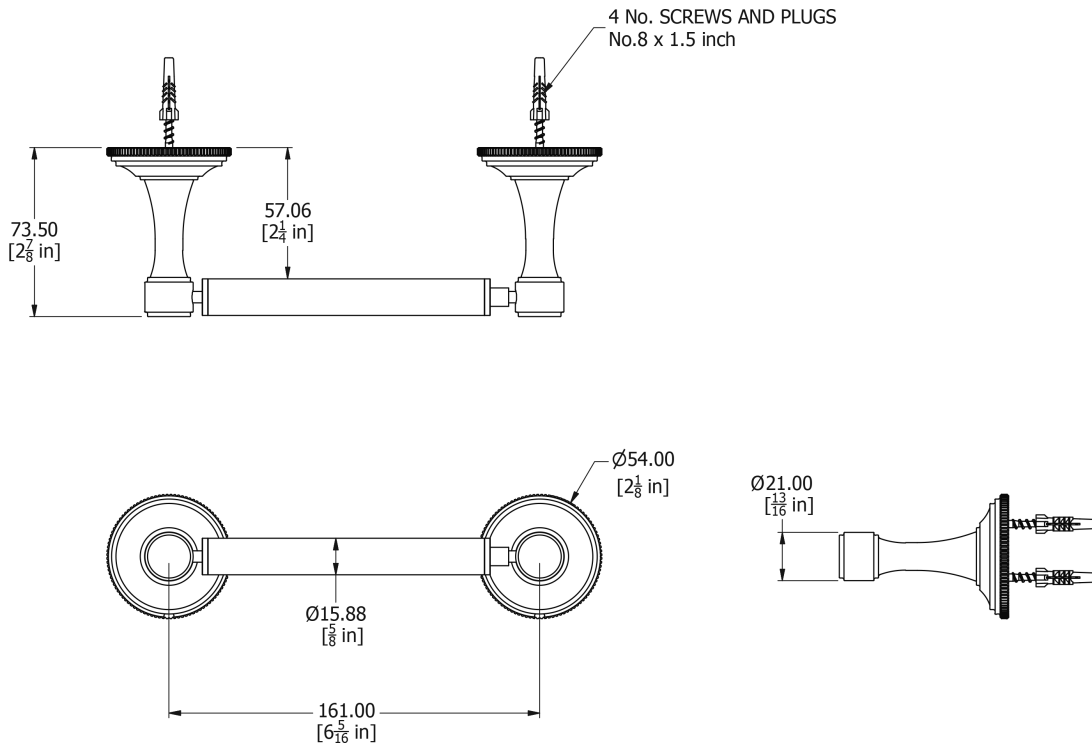

Specification Drawing

UK Customer Service

Leopold Street
Birmingham
B12 0UJ
Tel: +44 121 766 4200
Email: info@samuel-heath.com

US Customer Service

Federal I.D. No. 58-1504682
Email: usa@samuel-heath.com

Specification Enquiries

Design Centre Chelsea Harbour
1st Floor, North Dome, London
SW10 0XE
Tel: 020 7352 0249
Email: showroom@samuel-heath.com

1-05/09/2019