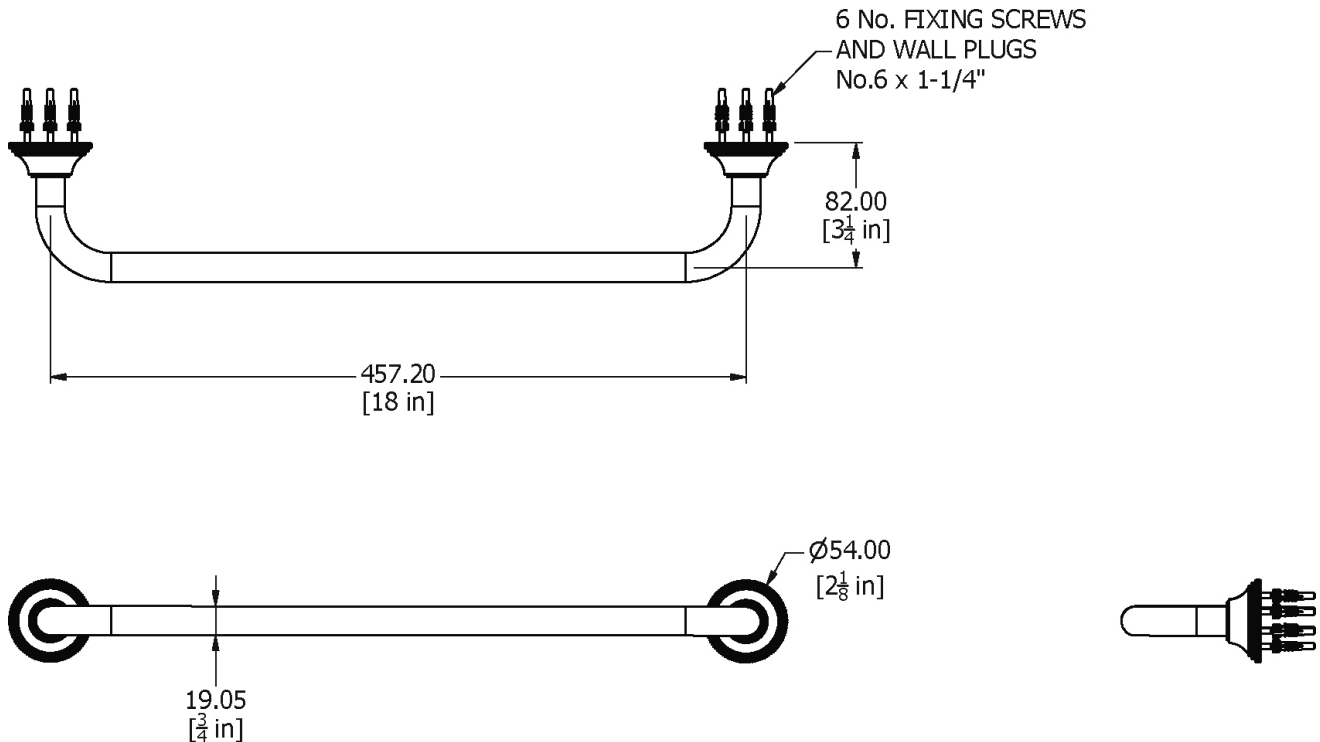

SAMUEL HEATH

Product Number: N6655

Description: Towel rail, 457mm

Finishes Available

Chrome Plate

Polished Nickel

Non Lacquered
Brass

Antique Gold

Stainless Steel
Finish

City Bronze

Country Bronze

Brushed Gold
Gloss

Brushed Gold Matt

Brushed Gold
Unlacquered

Specification Drawing

UK Customer Service

Leopold Street
Birmingham
B12 0UJ
Tel: +44 121 766 4200
Email: info@samuel-heath.com

US Customer Service

Federal I.D. No. 58-1504682
Email: usa@samuel-heath.com

Specification Enquiries

Design Centre Chelsea Harbour
1st Floor, North Dome, London
SW10 0XE
Tel: 020 7352 0249
Email: showroom@samuel-heath.com

1-05/09/2019