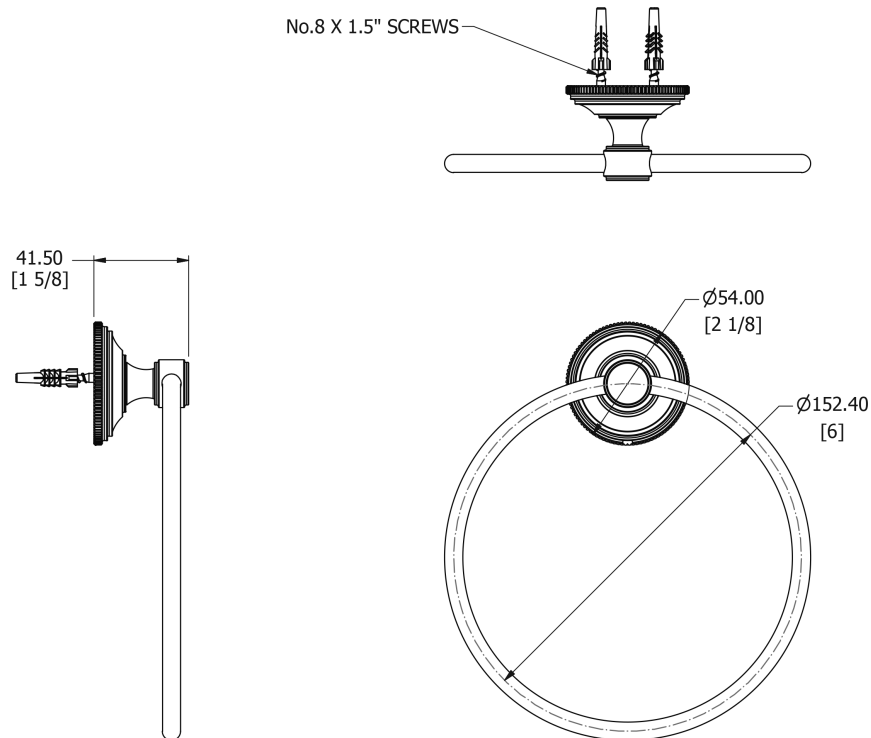

Specification Drawing

UK Customer Service

Leopold Street
Birmingham
B12 0UJ
Tel: +44 121 766 4200
Email: info@samuel-heath.com

US Customer Service

Federal I.D. No. 58-1504682
Email: usa@samuel-heath.com

Specification Enquiries

Design Centre Chelsea Harbour
1st Floor, North Dome, London
SW10 0XE
Tel: 020 7352 0249
Email: showroom@samuel-heath.com