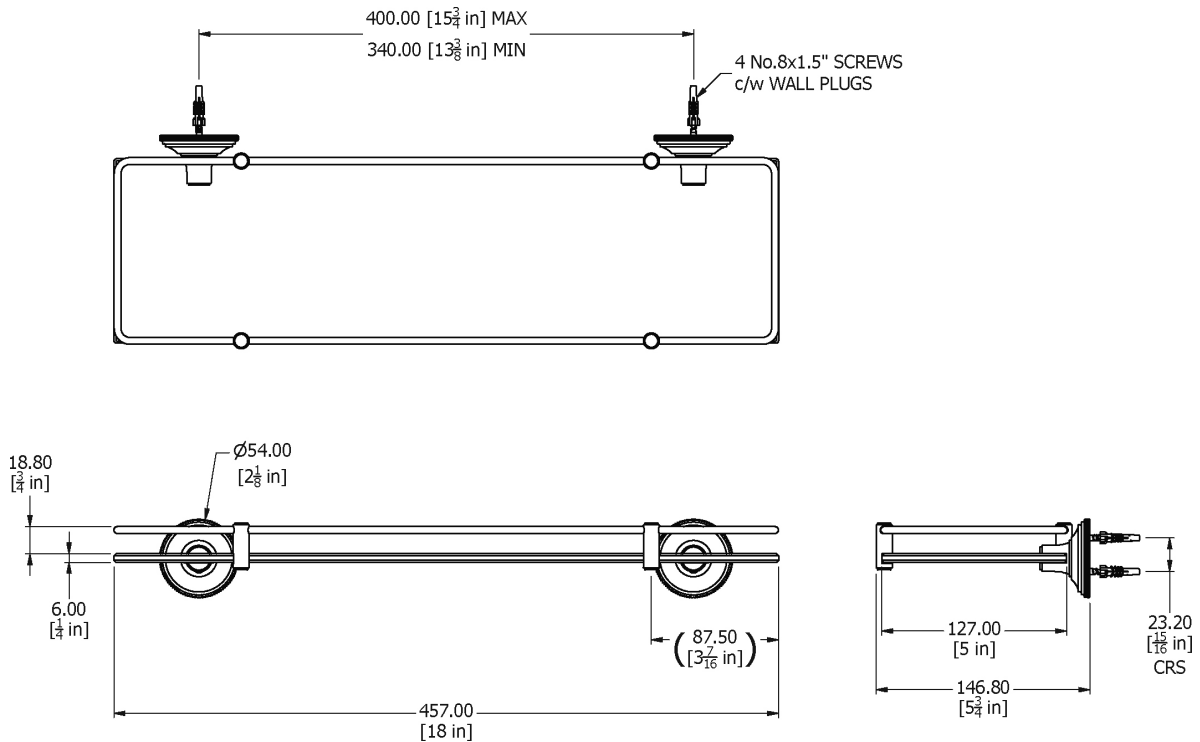

SAMUEL HEATH

Product Number: N6713

Description: Glass shelf with fixed rail, 457mm

Finishes Available

Chrome Plate

Polished Nickel

Non Lacquered
Brass

Antique Gold

Stainless Steel
Finish

City Bronze

Country Bronze

Brushed Gold
Gloss

Brushed Gold Matt

Brushed Gold
Unlacquered

Specification Drawing

UK Customer Service

Leopold Street
Birmingham
B12 0UJ
Tel: +44 121 766 4200
Email: info@samuel-heath.com

US Customer Service

Federal I.D. No. 58-1504682
Email: usa@samuel-heath.com

Specification Enquiries

Design Centre Chelsea Harbour
1st Floor, North Dome, London
SW10 0XE
Tel: 020 7352 0249
Email: showroom@samuel-heath.com

1-05/09/2019