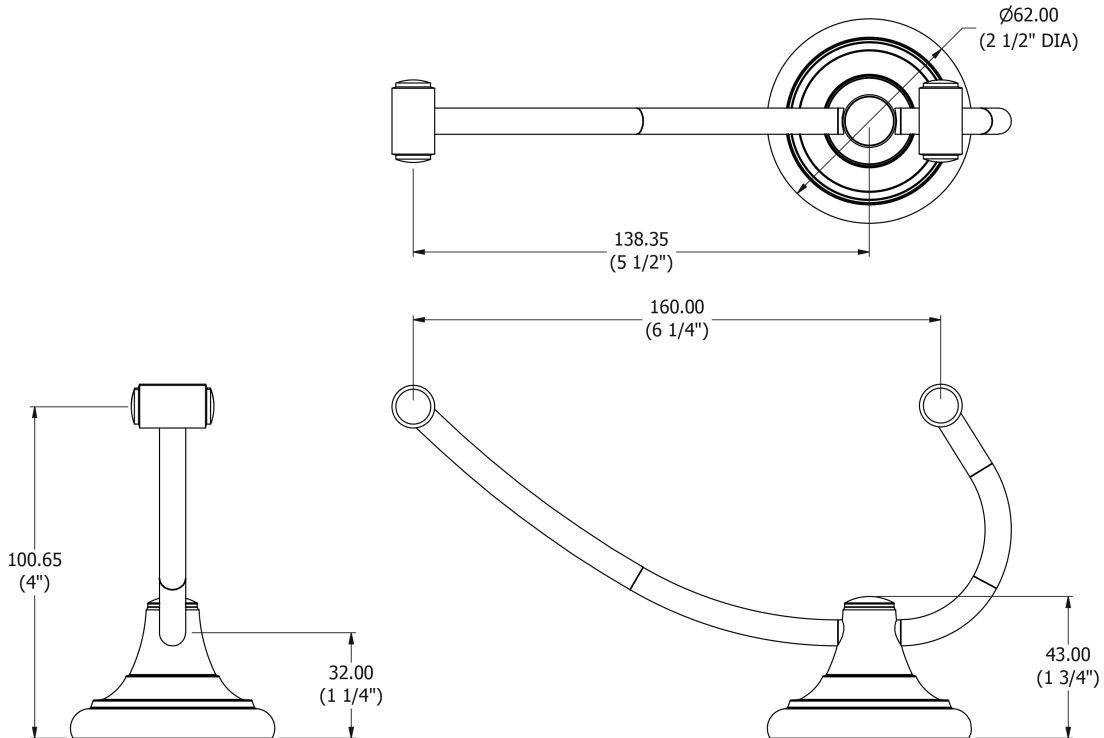

Specification Drawing

UK Customer Service

Leopold Street
Birmingham
B12 0UJ
Tel: +44 121 766 4200
Email: info@samuel-heath.com

US Customer Service

Federal I.D. No. 58-1504682
Email: usa@samuel-heath.com

Specification Enquiries

Design Centre Chelsea Harbour
1st Floor, North Dome, London
SW10 0XE
Tel: 020 7352 0249
Email: showroom@samuel-heath.com

1-05/09/2019