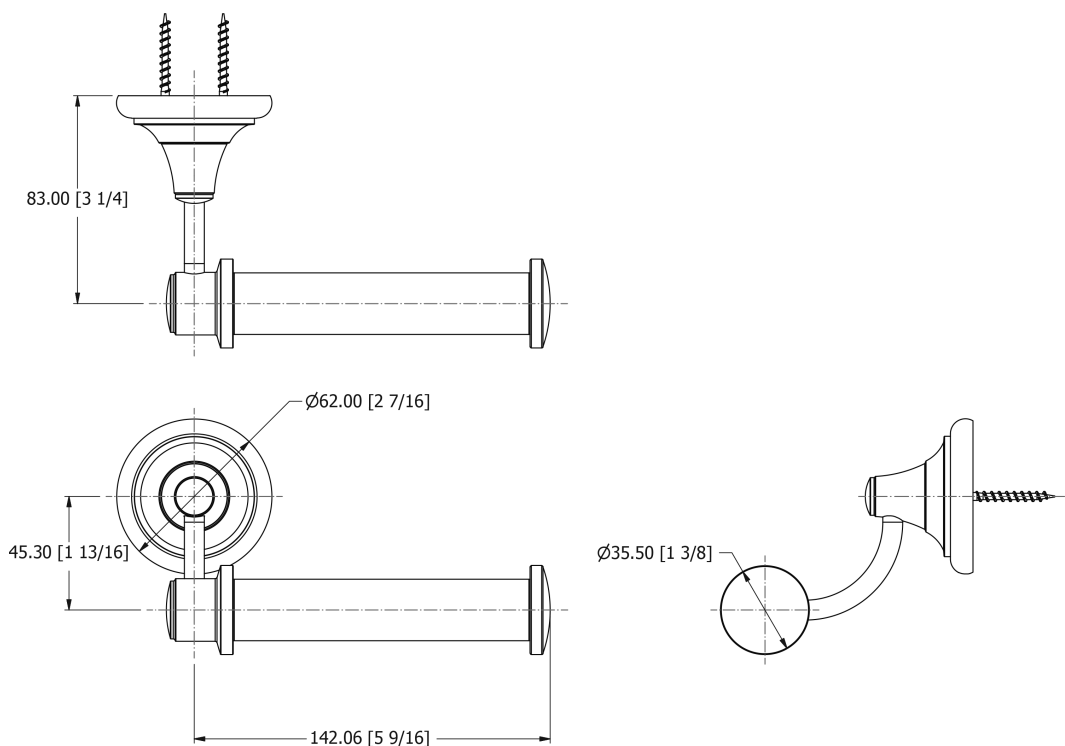

SAMUEL HEATH

Product Number: N9537

Description: Paper holder

Finishes Available

Chrome Plate

Polished Nickel

Non Lacquered
Brass

Antique Gold

Stainless Steel
Finish

City Bronze

Country Bronze

Brushed Gold
Gloss

Brushed Gold Matt

Brushed Gold
Unlacquered

Specification Drawing

UK Customer Service