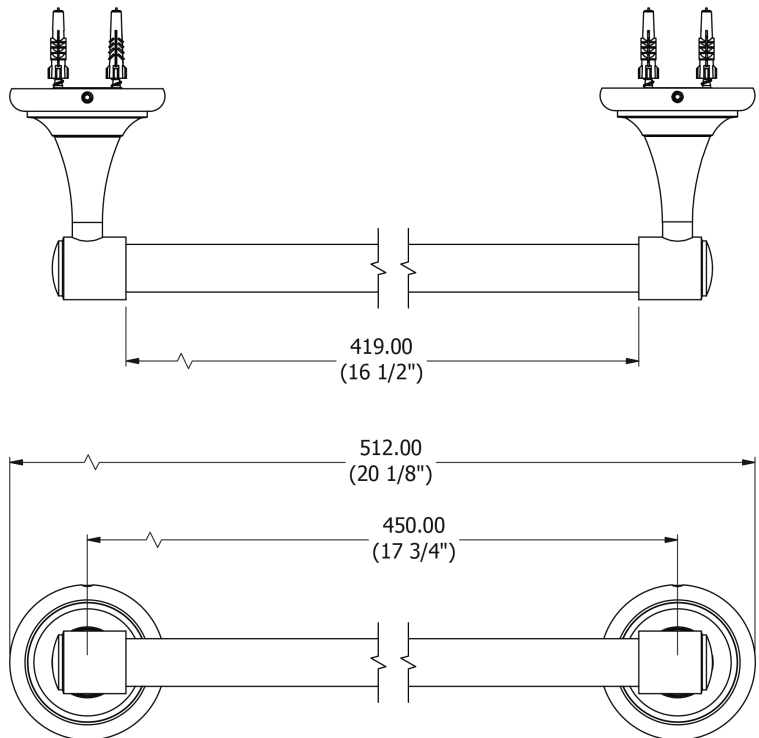

# SAMUEL HEATH

**Product Number:** N9551

**Description:** Single brass towel rail, 450mm

## Specification Drawing