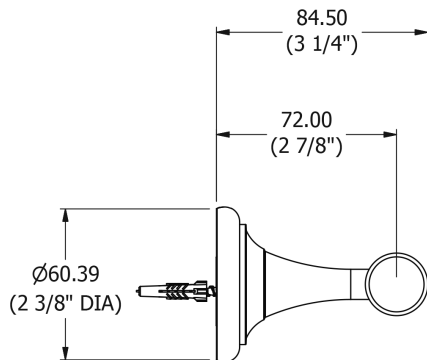

# SAMUEL HEATH

**Product Number:** N9551

**Description:** Single brass towel rail, 450mm

## Specification Drawing