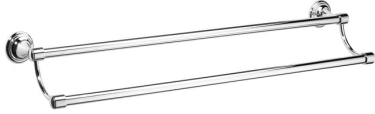

SAMUEL HEATH

Product Number: N9552-A

Description: Double brass towel rail, 630mm

Finishes Available

Chrome Plate

Polished Nickel

Non Lacquered
Brass

Antique Gold

Stainless Steel
Finish

City Bronze

Country Bronze

Brushed Gold
Gloss

Brushed Gold Matt

Brushed Gold
Unlacquered

Specification Drawing

UK Customer Service