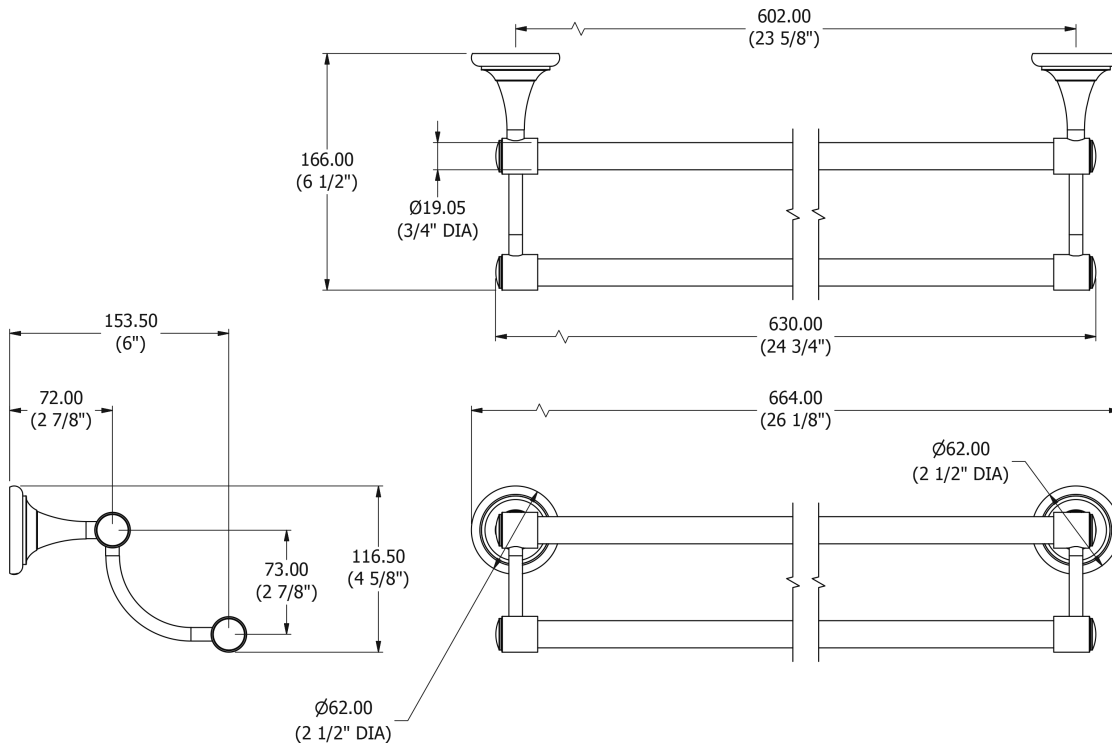

SAMUEL HEATH

Product Number: N9552-A

Description: Double brass towel rail, 630mm

Finishes Available

Chrome Plate

Polished Nickel

Non Lacquered
Brass

Antique Gold

Stainless Steel
Finish

City Bronze

Country Bronze

Brushed Gold
Gloss

Brushed Gold Matt

Brushed Gold
Unlacquered

Specification Drawing

UK Customer Service

Leopold Street
Birmingham
B12 0UJ
Tel: +44 121 766 4200
Email: info@samuel-heath.com

US Customer Service

Federal I.D. No. 58-1504682
Email: usa@samuel-heath.com

Specification Enquiries

Design Centre Chelsea Harbour
1st Floor, North Dome, London
SW10 0XE
Tel: 020 7352 0249
Email: showroom@samuel-heath.com

1-05/09/2019