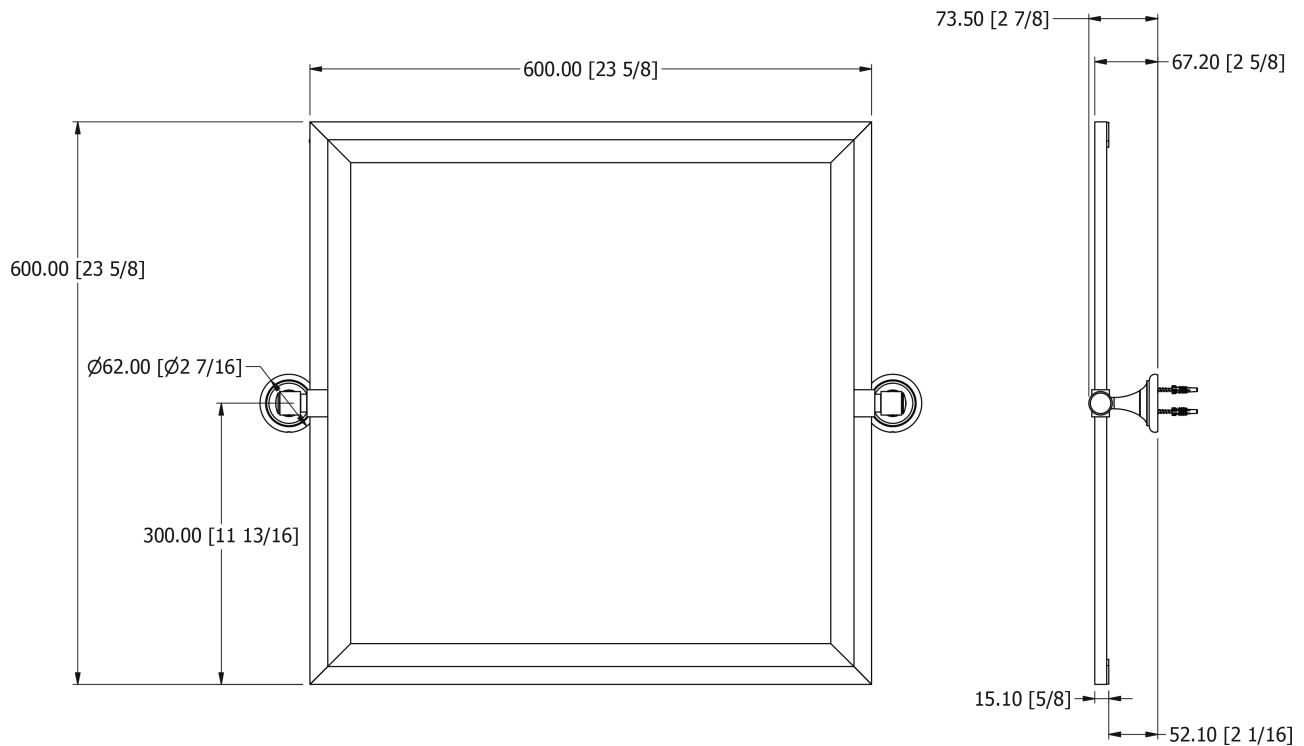

Specification Drawing

UK Customer Service

Leopold Street
Birmingham
B12 0UJ
Tel: +44 121 766 4200
Email: info@samuel-heath.com

US Customer Service

Federal I.D. No. 58-1504682
Email: usa@samuel-heath.com

Specification Enquiries

Design Centre Chelsea Harbour
1st Floor, North Dome, London
SW10 0XE
Tel: 020 7352 0249
Email: showroom@samuel-heath.com

1-05/09/2019