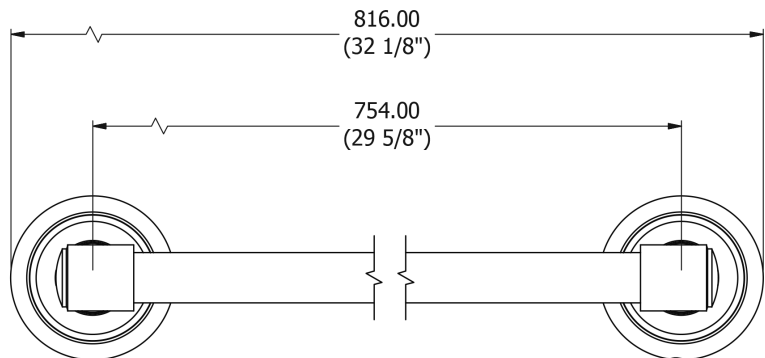

SAMUEL HEATH

Product Number: N9561-B

Description: Single ceramic towel rail, 754mm

Finishes Available

Chrome Plate

Polished Nickel

Non Lacquered
Brass

Antique Gold

Stainless Steel
Finish

City Bronze

Country Bronze

Brushed Gold
Gloss

Brushed Gold Matt

Brushed Gold
Unlacquered

Specification Drawing

UK Customer Service