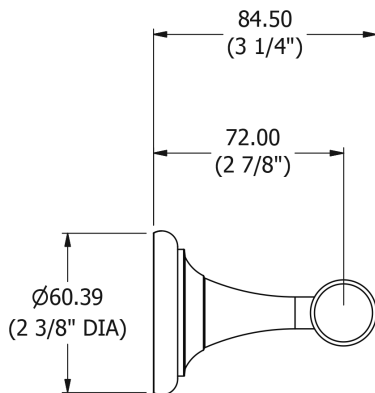

SAMUEL HEATH

Product Number: N9561-B

Description: Single ceramic towel rail, 754mm

Finishes Available

Chrome Plate

Polished Nickel

Non Lacquered
Brass

Antique Gold

Stainless Steel
Finish

City Bronze

Country Bronze

Brushed Gold
Gloss

Brushed Gold Matt

Brushed Gold
Unlacquered

Specification Drawing

UK Customer Service