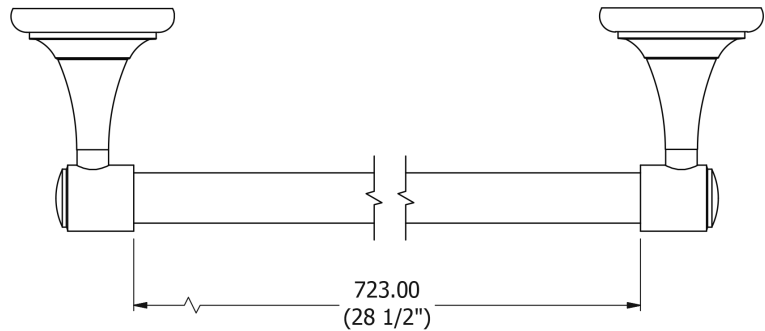

SAMUEL HEATH

Product Number: N9561-B

Description: Single ceramic towel rail, 754mm

Finishes Available

Chrome Plate

Polished Nickel

Non Lacquered
Brass

Antique Gold

Stainless Steel
Finish

City Bronze

Country Bronze

Brushed Gold
Gloss

Brushed Gold Matt

Brushed Gold
Unlacquered

Specification Drawing

UK Customer Service