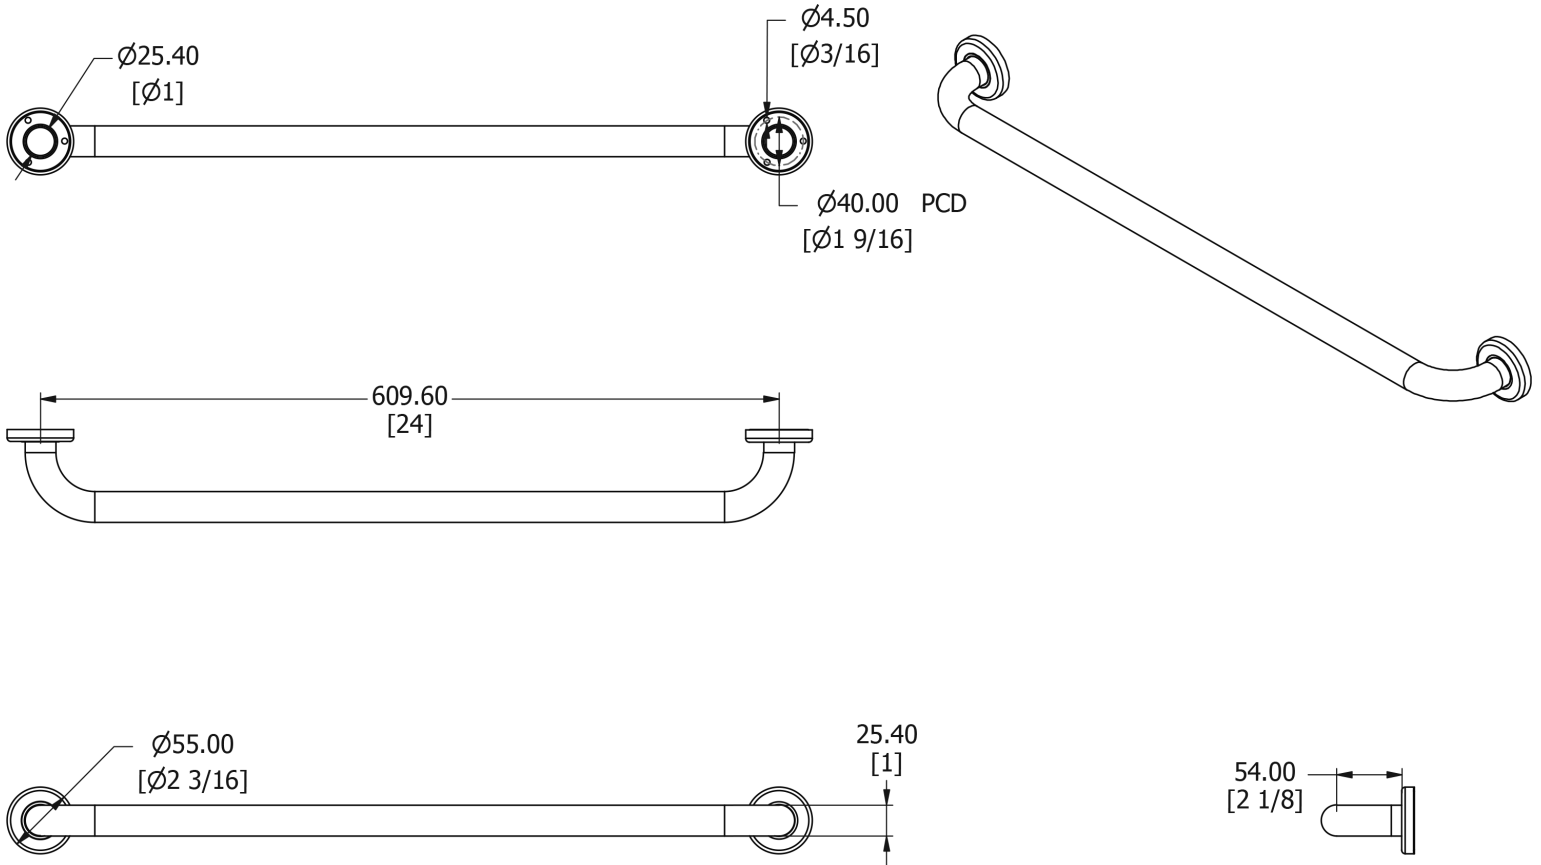

SAMUEL HEATH

Product Number: N9760-C

Description: Grab rail, 610mm

Finishes Available

Chrome Plate

Polished Nickel

Non Lacquered
Brass

Stainless Steel
Finish

City Bronze

Brushed Gold
Gloss

Brushed Gold Matt

Brushed Gold
Unlacquered

Specification Drawing

UK Customer Service

Leopold Street
Birmingham
B12 0UJ
Tel: +44 121 766 4200
Email: info@samuel-heath.com

US Customer Service

Federal I.D. No. 58-1504682
Email: usa@samuel-heath.com

Specification Enquiries

Design Centre Chelsea Harbour
1st Floor, North Dome, London
SW10 0XE
Tel: 020 7352 0249
Email: showroom@samuel-heath.com

1-05/09/2019