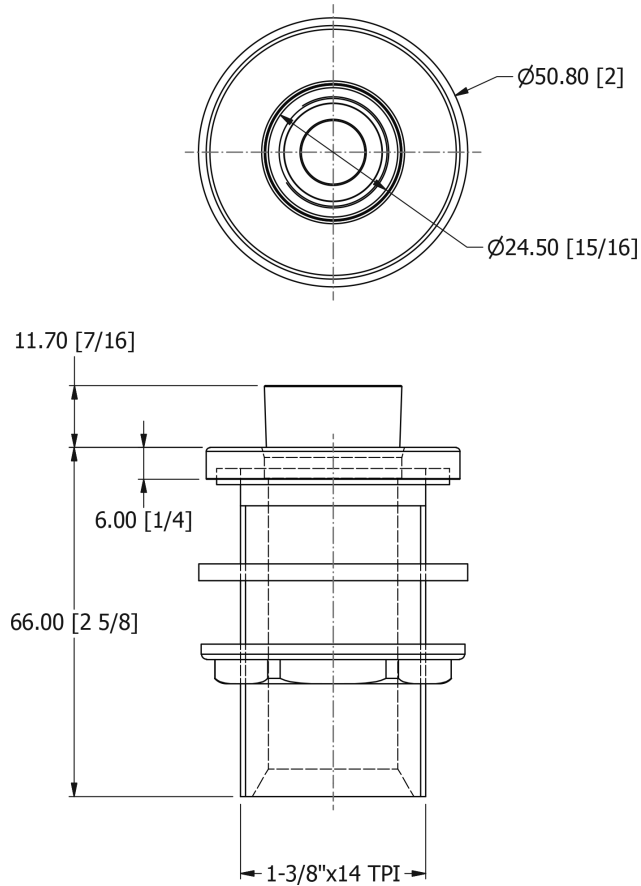

# SAMUEL HEATH

**Product Number:** V180

**Description:** Bath boss

## Specification Drawing