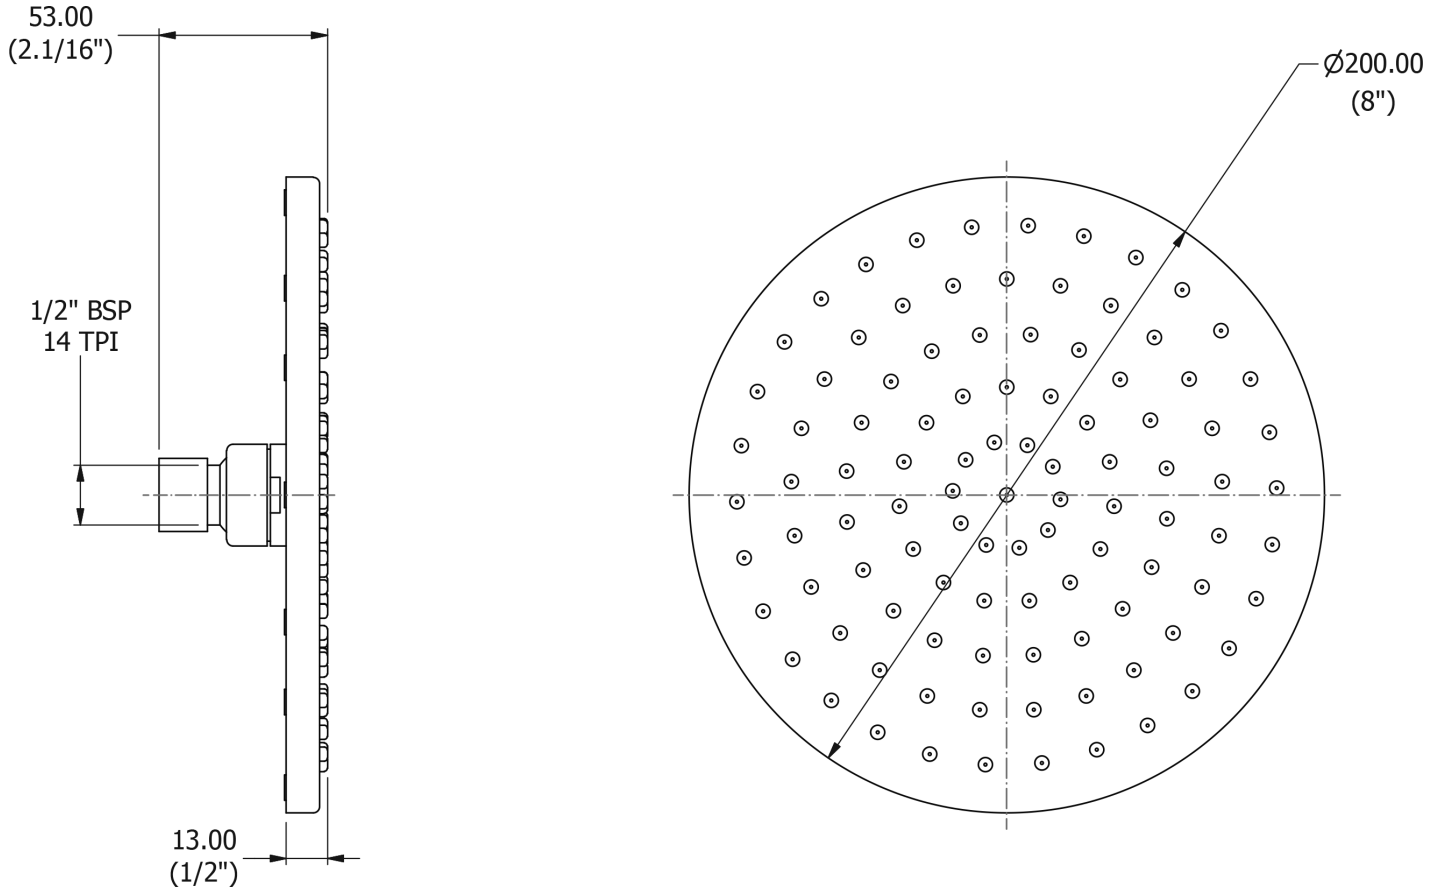

Specification Drawing

UK Customer Service
Leopold Street
Birmingham
B12 0UJ
Tel: +44 121 766 4200
Email: info@samuel-heath.com

US Customer Service
Federal I.D. No. 58-1504682
Email: usa@samuel-heath.com

Specification Enquiries
Design Centre Chelsea Harbour
1st Floor, North Dome, London
SW10 0XE
Tel: 020 7352 0249
Email: showroom@samuel-heath.com

1-05/09/2019