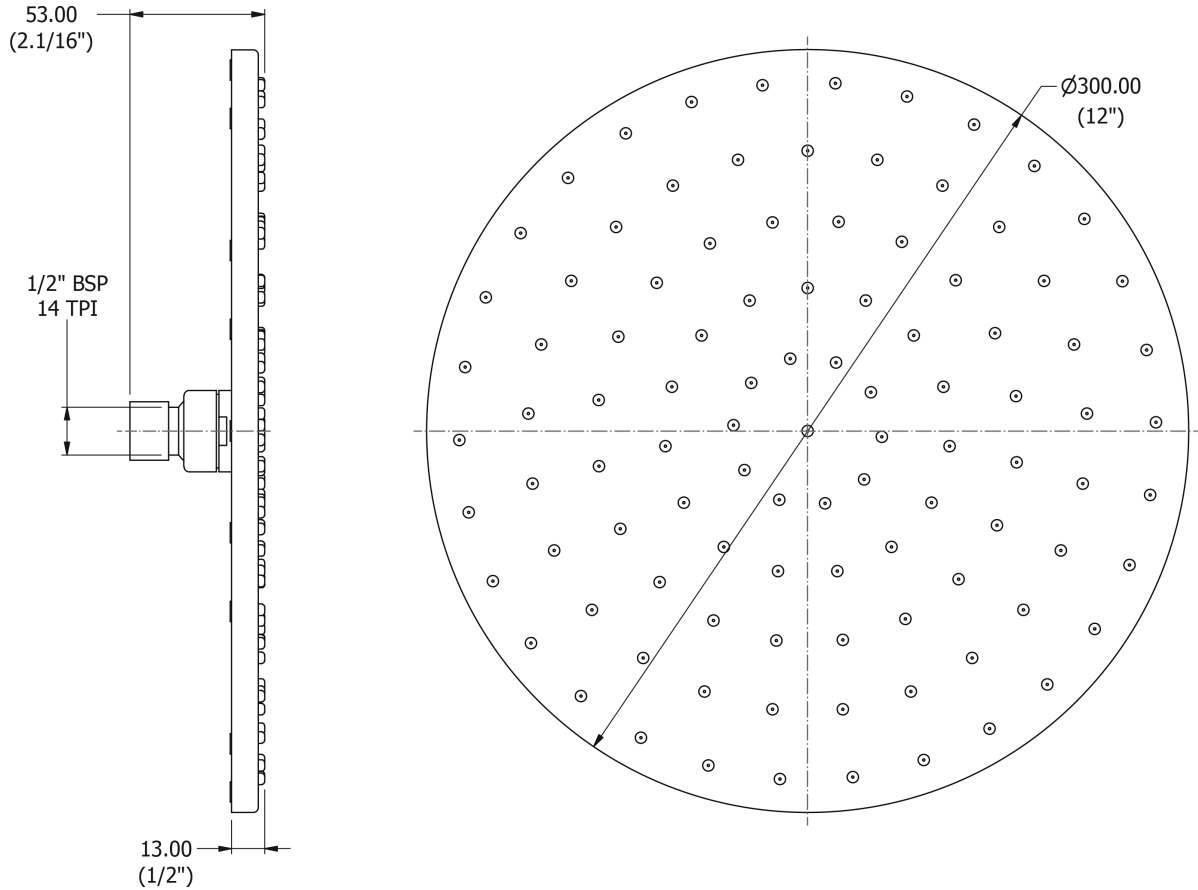

SAMUEL HEATH

Product Number: V189

Description: 300mm Easy clean shower head

Standards

Flow rates

Litres/Min	0.1 Bar	0.5 Bar	1.0 Bar	2.0 Bar	3.0 Bar	4.0 Bar	5.0 Bar
		3.5	5.0	5.3	5.6	6.0	6.0

Flow rate data provided is indicative of each product and is given in open outlet conditions. Installation design, external connections and fittings not supplied may affect the data provided.

Finishes Available

Specification Drawing

UK Customer Service

Leopold Street
Birmingham
B12 0UJ
Tel: +44 121 766 4200
Email: info@samuel-heath.com

US Customer Service

Federal I.D. No. 58-1504682
Email: usa@samuel-heath.com

Specification Enquiries

Design Centre Chelsea Harbour
1st Floor, North Dome, London
SW10 0XE
Tel: 020 7352 0249
Email: showroom@samuel-heath.com