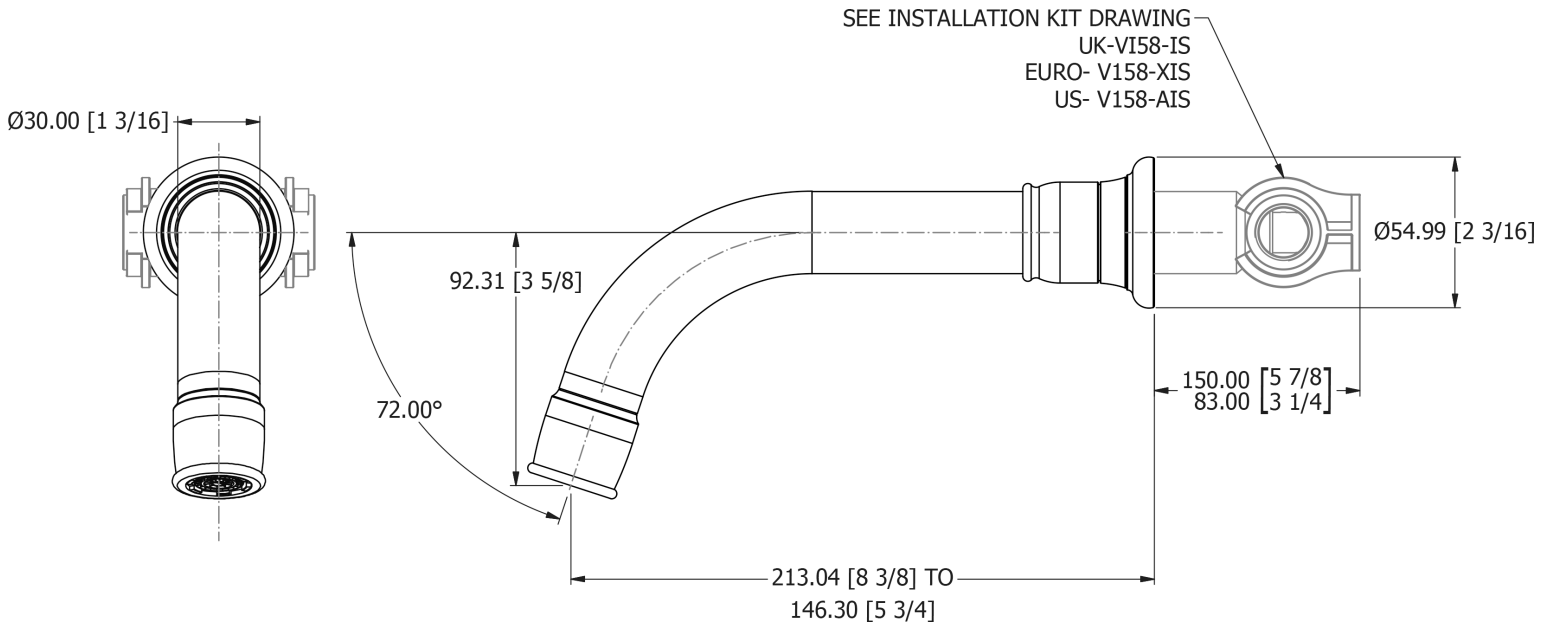

Specification Drawing

UK Customer Service

Leopold Street
Birmingham
B12 0UJ
Tel: +44 121 766 4200
Email: info@samuel-heath.com

US Customer Service

Federal I.D. No. 58-1504682
Email: usa@samuel-heath.com

Specification Enquiries

Design Centre Chelsea Harbour
1st Floor, North Dome, London
SW10 0XE
Tel: 020 7352 0249
Email: showroom@samuel-heath.com