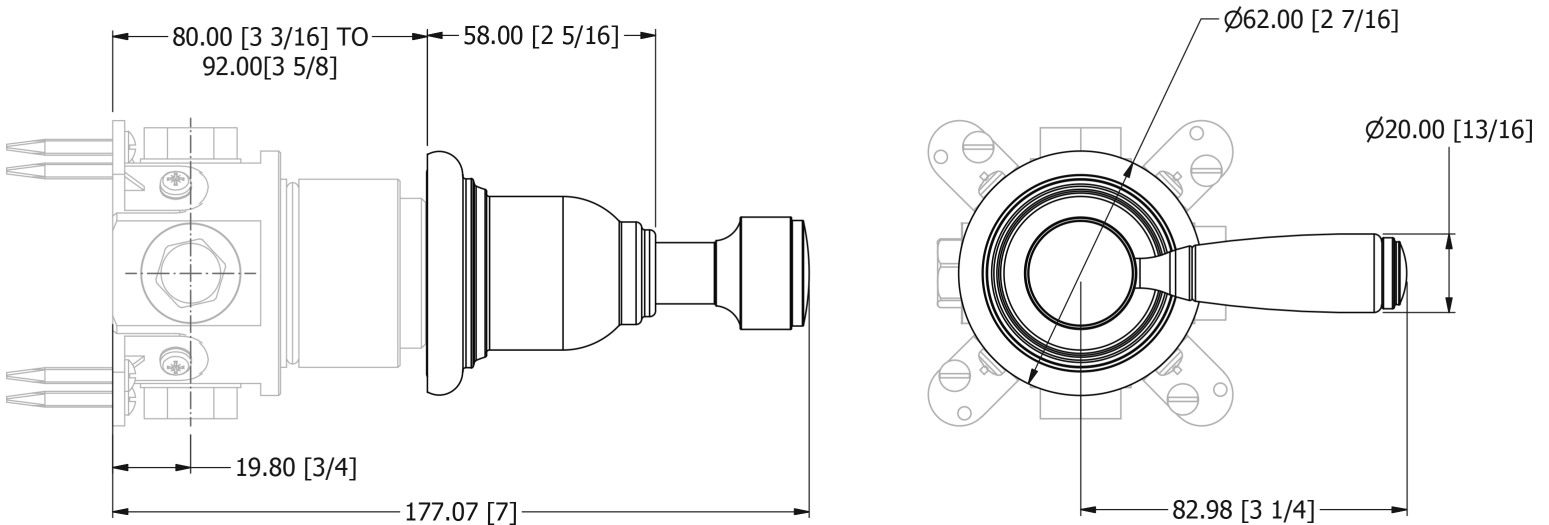

SAMUEL HEATH

Product Number: V268-TC

Description: Trim set for V168-IS concealed 3 way diverter

Standards

Flow rates

Litres/Min	0.1 Bar	0.5 Bar	1.0 Bar	2.0 Bar	3.0 Bar	4.0 Bar	5.0 Bar
	6.2	14.4	20.4	31.6	37.4	42.3	47.3

Brushed Gold Matt

Brushed Gold Unlacquered

Control Options Available

Specification Drawing

UK Customer Service

Leopold Street
Birmingham
B12 0UJ
Tel: +44 121 766 4200
Email: info@samuel-heath.com

US Customer Service