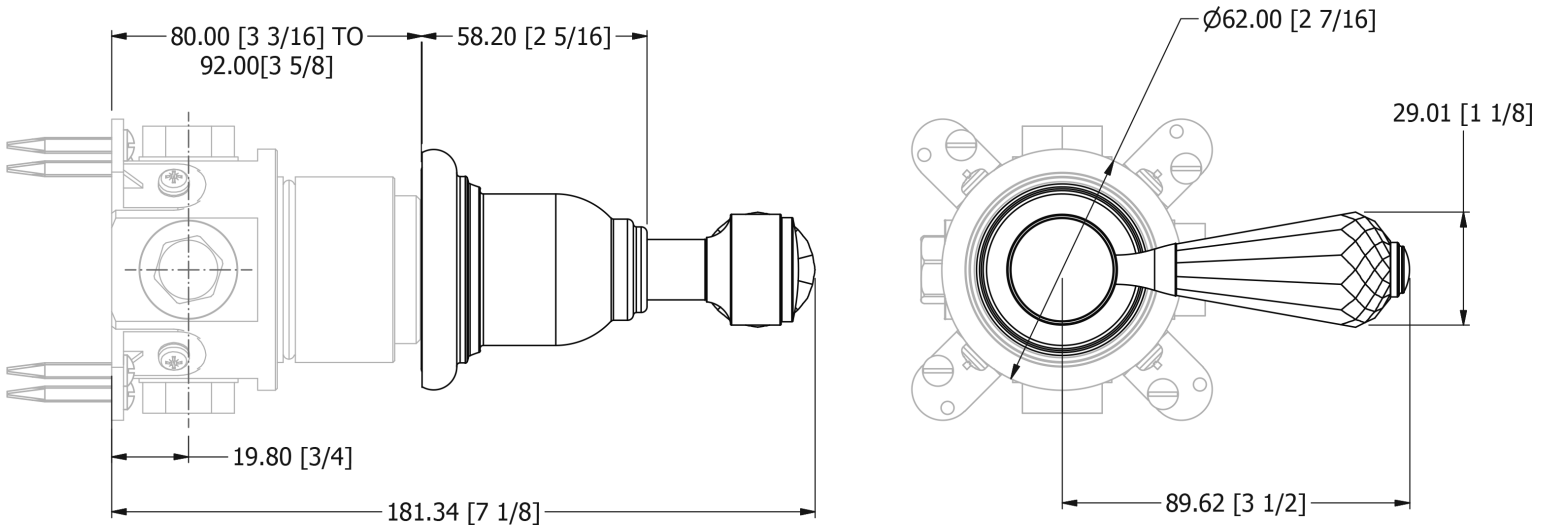

SAMUEL HEATH

Product Number: V268-TSB

Description: Trim set for V168-IS concealed 3 way diverter

Standards

Flow rates

Litres/Min	0.1 Bar	0.5 Bar	1.0 Bar	2.0 Bar	3.0 Bar	4.0 Bar	5.0 Bar
	6.2	14.4	20.4	31.6	37.4	42.3	47.3

Brushed Gold Matt

Brushed Gold Unlacquered

Control Options Available

Specification Drawing

UK Customer Service

Leopold Street
Birmingham
B12 0UJ
Tel: +44 121 766 4200
Email: info@samuel-heath.com

US Customer Service