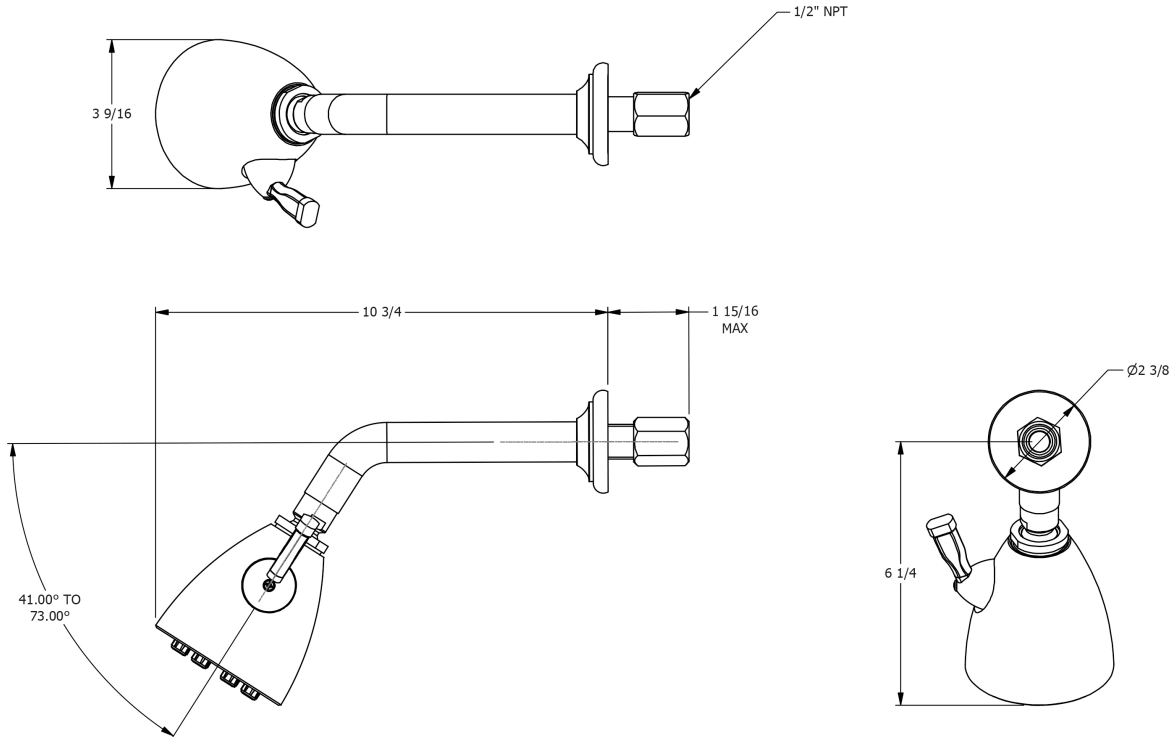

SAMUEL HEATH

Product Number: V279-8A

Description: Adjustable easy clean shower head - 8 JET

Standards

Flow rates

Litres/Min	0.1 Bar	0.5 Bar	1.0 Bar	2.0 Bar	3.0 Bar	4.0 Bar	5.0 Bar
			4.7	4.9	5.1	5.0	5.0

Flow rate data provided is indicative of each product and is given in open outlet conditions. Installation design, external connections and fittings not supplied may affect the data provided.

Brushed Gold
Matt

Brushed Gold
Unlacquered

Specification Drawing

UK Customer Service

Leopold Street
Birmingham
B12 0UJ
Tel: +44 121 766 4200
Email: info@samuel-heath.com

US Customer Service

Federal I.D. No. 58-1504682
Email: usa@samuel-heath.com