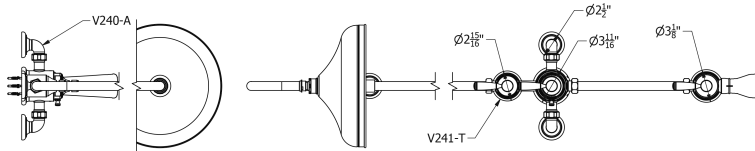

SAMUEL HEATH

Product Number: V2K3ACC12

Description: Exposed 1/2" thermostatic shower set - bath spout and shower

Finishes Available

Chrome Plate

Polished Nickel

Non Lacquered Brass

Antique Gold

Brushed Gold Unlacquered

Specification Drawing

Kit Components

V221-TC

V223

V228-TCA

V912

V240-A