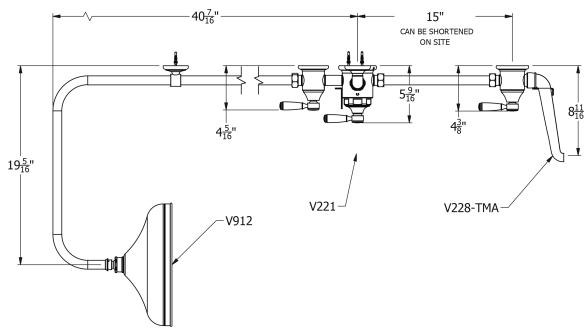

SAMUEL HEATH

Product Number: V2K3ACC12

Description: Exposed 1/2" thermostatic shower set - bath spout and shower

Finishes Available

Chrome Plate

Polished Nickel

Non Lacquered Brass

Antique Gold

Brushed Gold Unlacquered

Specification Drawing

Kit Components

V221-TC

V223

V228-TCA

V912

V240-A