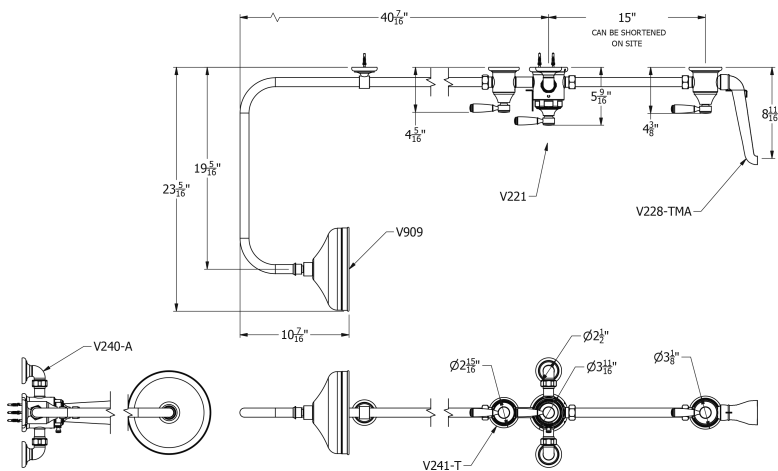

Specification Drawing