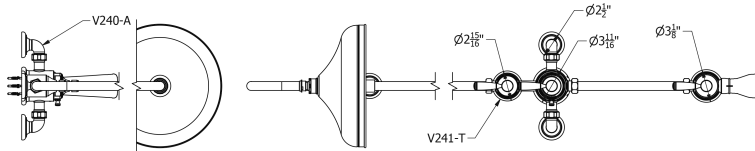

SAMUEL HEATH

Product Number: V2K3AGBC12

Description: Exposed 1/2" thermostatic shower set - bath spout and shower

Finishes Available

Chrome Plate

Polished Nickel

Non Lacquered Brass

Antique Gold

Brushed Gold Unlacquered

Specification Drawing

Kit Components

V221-TGBC

V223

V228-TGBCA

V912

V240-A