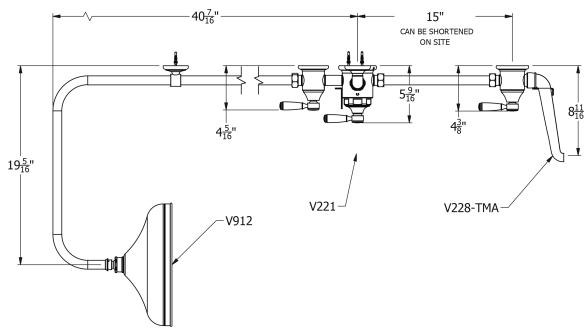

SAMUEL HEATH

Product Number: V2K3AGBC12

Description: Exposed 1/2" thermostatic shower set - bath spout and shower

Finishes Available

Chrome Plate

Polished Nickel

Non Lacquered Brass

Antique Gold

Brushed Gold Unlacquered

Specification Drawing

Kit Components

V221-TGBC

V223

V228-TGBCA

V912

V240-A