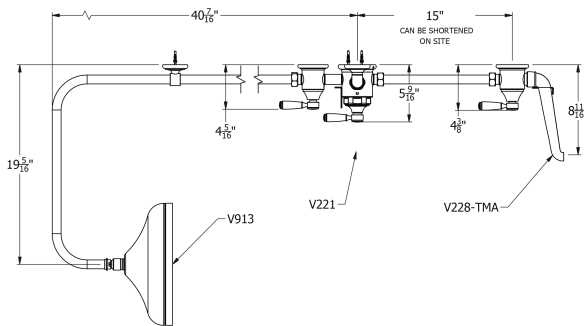

# SAMUEL HEATH

**Product Number:** V2K3AWW13

**Description:** Exposed 1/2" thermostatic shower set - bath spout and shower

## Specification Drawing