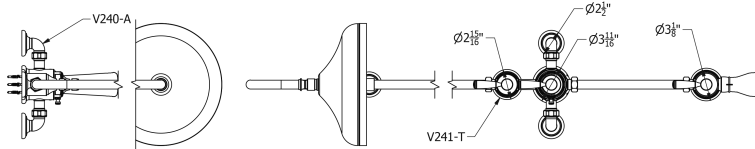

# SAMUEL HEATH

**Product Number:** V2K3AWW13

**Description:** Exposed 1/2" thermostatic shower set - bath spout and shower

## Specification Drawing