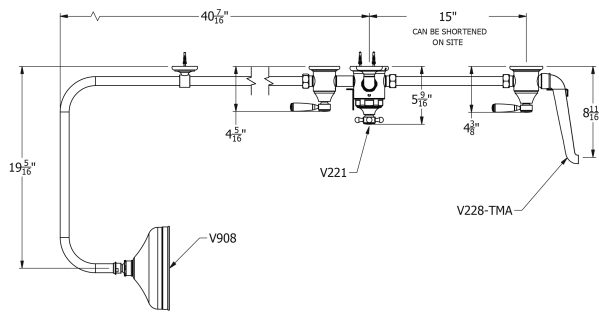

SAMUEL HEATH

Product Number: V2K3AXC8

Description: Exposed 1/2" thermostatic shower set - bath spout and shower

Finishes Available

Chrome Plate

Polished Nickel

Non Lacquered Brass

Antique Gold

Brushed Gold Unlacquered

Specification Drawing

Kit Components

V221-TC

V223

V228-TCA

V908

V240-A