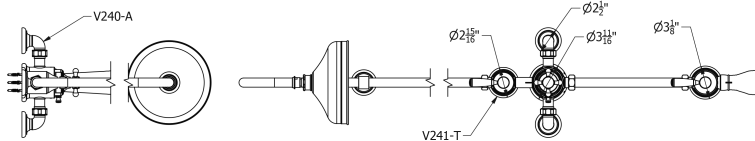

SAMUEL HEATH

Product Number: V2K3AXC8

Description: Exposed 1/2" thermostatic shower set - bath spout and shower

Finishes Available

Chrome Plate

Polished Nickel

Non Lacquered Brass

Antique Gold

Brushed Gold Unlacquered

Specification Drawing

Kit Components

V221-TC

V223

V228-TCA

V908

V240-A