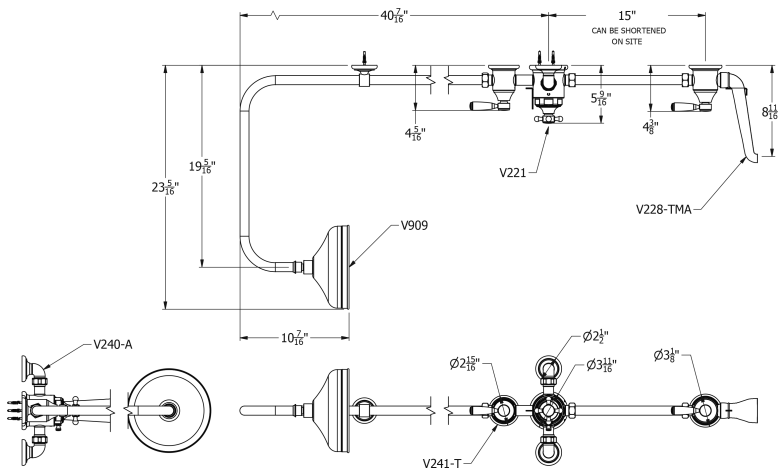

# SAMUEL HEATH

**Product Number:** V2K3AXC9

**Description:** Exposed 1/2" thermostatic shower set - bath spout and shower

## Specification Drawing